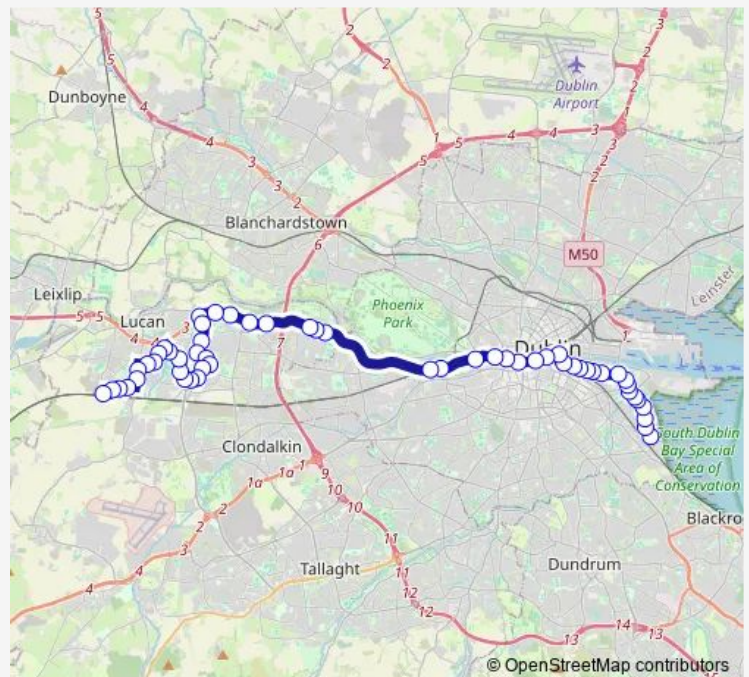

Route schedule

Adamstown Station — St. John's Church

Monday	03:00-02:59 ⁺¹
Tuesday	03:58-02:59 ⁺¹
Wednesday	03:58-02:59 ⁺¹
Thursday	03:58-02:59 ⁺¹
Friday	03:58-02:59 ⁺¹
Saturday	03:58-02:00 ⁺¹
Sunday	03:00-02:00 ⁺¹

Route info

Direction: Adamstown Station

Stops: 51

Trip Duration: 1 hour 23 min

C1 — Adamstown Stn - Sandymount

Lucan Retail Park

Hermitage Bridge

Hermitage Clinic

Liffey Valley Sc

Kennelsfort Road

The Oval

Memorial Gardens

South Circular Road

Heuston Station

Sarsfield Quay

Arran Quay