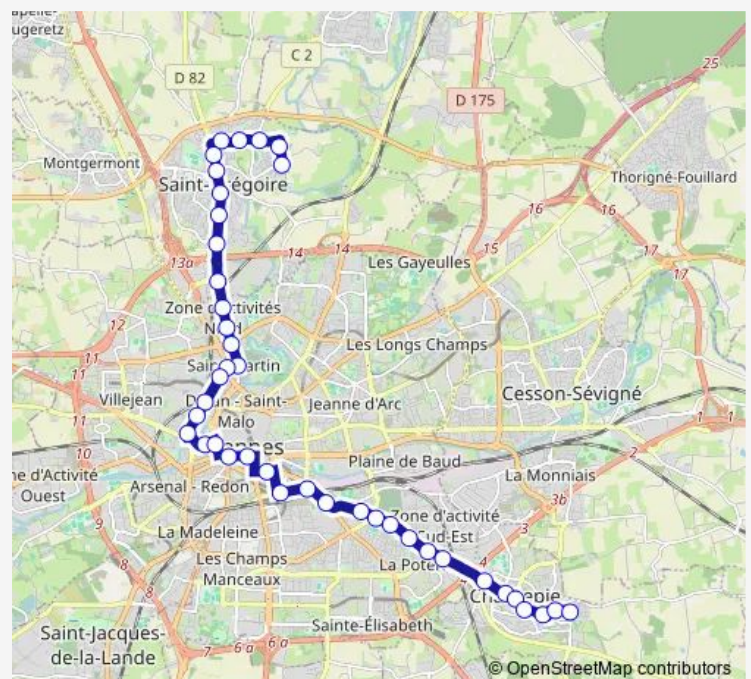

République

Route schedule

Rosa Parks — République

Monday 07:11-08:07

Tuesday 07:11-08:07

Wednesday 07:11-08:07

Thursday 07:11-08:07

Friday 07:11-08:07

Saturday —

Sunday —

Route info

Direction: Rosa Parks

Stops: 19

Trip Duration: 0 hour 32 min

C1 — Saint-Grégoire (Champ Daguet) Rennes Chantepie (Rosa Parks)

Direction

Rosa Parks — Champ Daguet

42 stops

[Open route schedule](#)

Rosa Parks

Touche Annette

Gériatrie

Deux Ruisseaux

Eglise

Wednesday 05:18-23:45

Thursday 05:18-00:56⁺¹

Friday 05:18-00:56⁺¹

Saturday 05:58-00:56⁺¹

Sunday 08:07-23:45

Route info

Direction: Rosa Parks

Stops: 42