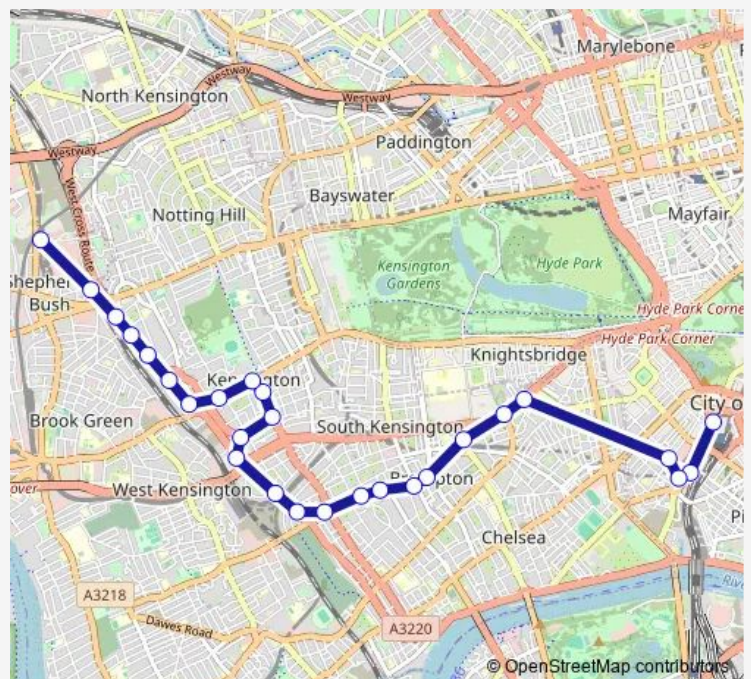

**Route schedule**

White City Bus Station — Victoria Station

Monday	05:55-23:50
Tuesday	05:55-23:50
Wednesday	05:55-23:50
Thursday	05:55-23:50
Friday	05:55-23:50
Saturday	05:55-23:50
Sunday	06:50-23:50

**Route info**

Direction: White City Bus Station

Stops: 31

Trip Duration: 0 hour 58 min

**C1 — Victoria - Knightsbridge - South Kensington - Holland Road - White City**

Harrods

Knightsbridge Station

Sloane Street / Knightsbridge Station

Pont Street

Sloane Square

Sloane Square

Eaton Square

Victoria Coach Station

Eccleston Bridge

Victoria Station

**Direction**

## Route schedule

Victoria Station — White City Bus Station

Monday 00:05-23:53

Tuesday 00:05-23:53

Wednesday 00:05-23:53

Thursday 00:05-23:53

Friday 00:05-23:53

Saturday 00:05-23:53