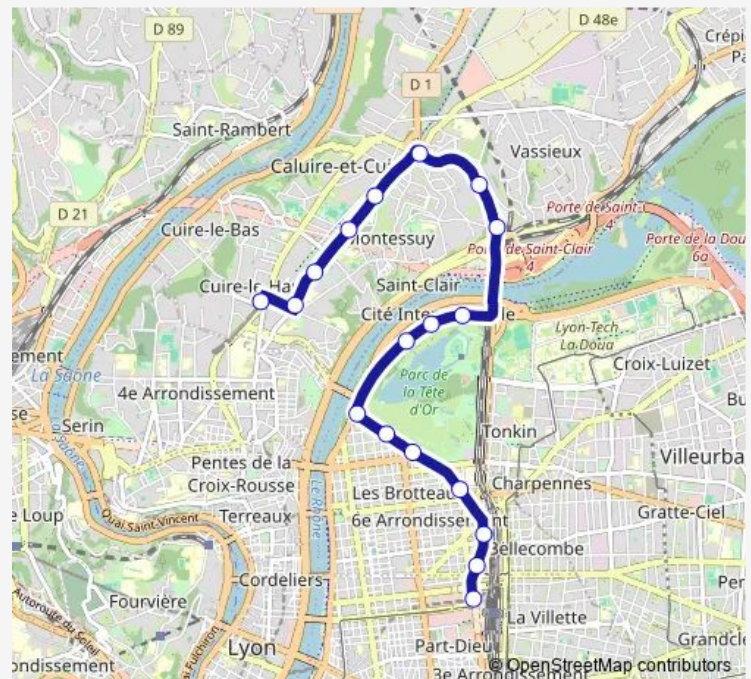

Bus C1 Gare Part-Dieu V.Merle -> Cuire

[Go to website](#)

Direction

Cuire — Gare Part-Dieu V.Merle

18 stops

[Open route schedule](#)

- Cuire
- Square Elie Vignal
- Impasse Mathieu
- Montessuy Calmette
- Montessuy Fleming
- Caluire Place Foch
- Montée des Soldats
- St-Clair Square Brosset
- Cité Internationale
- Musée d'Art Contemporain
- Interpol
- Parc Tête d'Or Churchill
- Muséum
- Parc Tête d'Or Duquesne
- Vitton - Belges
- Brotteaux
- Part-Dieu Jules Favre
- Gare Part-Dieu V.Merle

Route schedule

Cuire — Gare Part-Dieu V.Merle

Monday	04:50-00:40 ⁺¹
Tuesday	04:50-00:40 ⁺¹
Wednesday	04:50-00:40 ⁺¹
Thursday	04:50-00:40 ⁺¹
Friday	04:50-00:40 ⁺¹
Saturday	04:50-00:40 ⁺¹
Sunday	06:00-00:40 ⁺¹

Route info

Direction: Cuire

Stops: 18

Trip Duration: 0 hour 22 min

C1 — Gare Part-Dieu V.Merle -> Cuire

Direction

Gare Part-Dieu V.Merle — Cuire

18 stops