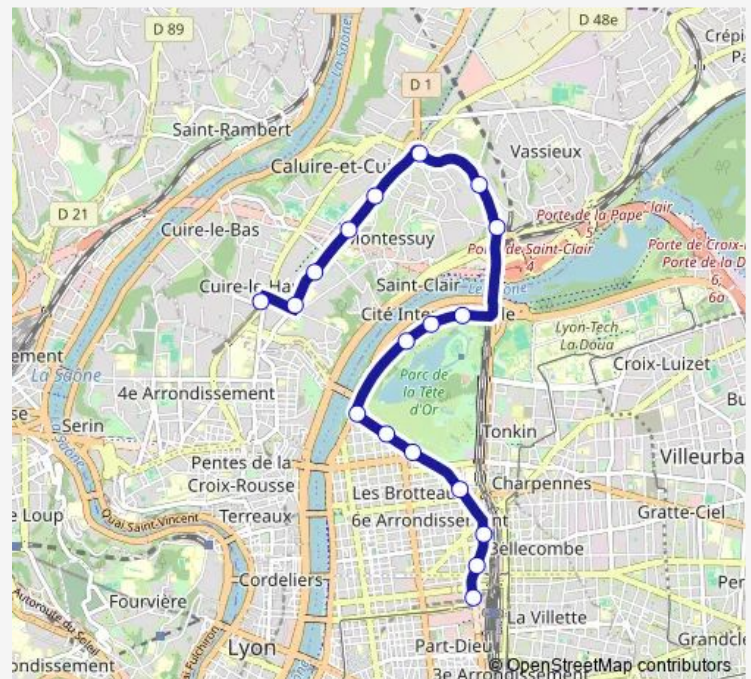

Bus C1 Gare Part-Dieu V.Merle -> Cuire

[Go to website](#)

Direction

Cuire — Gare Part-Dieu V.Merle

18 stops

[Open route schedule](#)

- Cuire
- Square Elie Vignal
- Impasse Mathieu
- Montessuy Calmette
- Montessuy Fleming
- Caluire Place Foch
- Montée des Soldats
- St-Clair Square Brosset
- Cité Internationale
- Musée d'Art Contemporain
- Interpol
- Parc Tête d'Or Churchill
- Muséum
- Parc Tête d'Or Duquesne
- Vitton - Belges
- Brotteaux
- Part-Dieu Jules Favre
- Gare Part-Dieu V.Merle

Route schedule

Cuire — Gare Part-Dieu V.Merle

Monday	04:50-00:40 ⁺¹
Tuesday	04:50-00:40 ⁺¹
Wednesday	04:50-00:40 ⁺¹
Thursday	04:50-00:40 ⁺¹
Friday	04:50-00:40 ⁺¹
Saturday	04:50-00:40 ⁺¹
Sunday	06:00-00:40 ⁺¹

Route info

Direction: Cuire

Stops: 18

Trip Duration: 0 hour 25 min

■ C1 — Gare Part-Dieu V.Merle -> Cuire

Direction

Gare Part-Dieu V.Merle — Cuire

18 stops