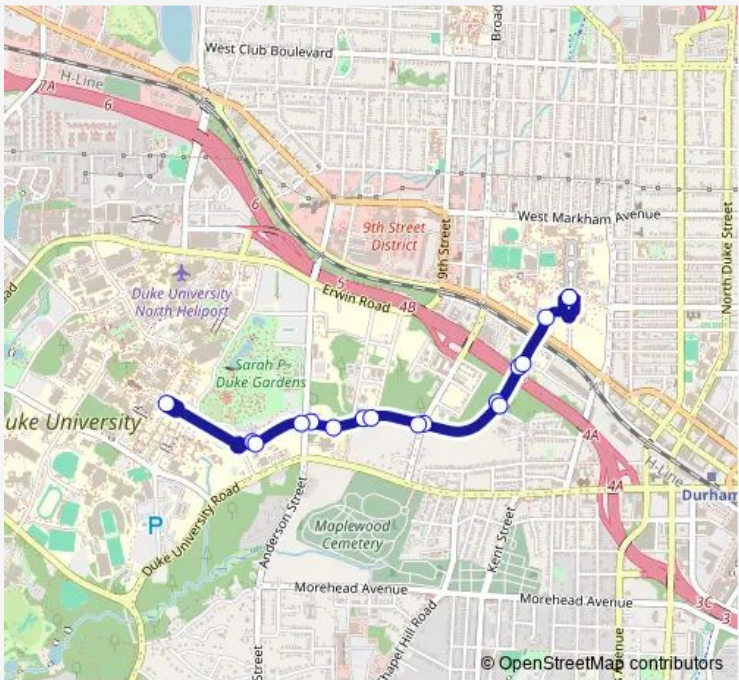

**Bus C1 East-West**

[Go to website](#)

**Direction**  
 East Campus Quad — East Campus Quad  
 17 stops  
[Open route schedule](#)

- East Campus Quad
- Gilbert-Addoms Westbound
- Campus Dr at Maxwell St (Wb)
- Campus Dr at Arts Annex (Wb)
- Campus Dr at Swift Ave (Wb)
- Campus Dr at Nasher (Westbound)
- Campus Dr at Anderson St (Westbound)
- Campus Dr at Chapel Circle (Admissions)
- West Campus Chapel (Abele Quad)
- Campus Dr at Chapel Circle (Eb)
- Campus Dr at Anderson St (Eastbound)
- Campus Dr at Nasher (Eastbound)
- Campus Dr at Central Campus (Eastbound)
- Campus Dr at Swift Ave (Eb)
- Campus Dr at Arts Annex (Eb)
- Campus Dr at Maxwell Ave (Eb)
- East Campus Quad

Route schedule  
 East Campus Quad — East Campus Quad

Monday	06:30-00:10 <sup>+1</sup>
Tuesday	06:30-00:10 <sup>+1</sup>
Wednesday	06:30-00:10 <sup>+1</sup>
Thursday	06:30-00:10 <sup>+1</sup>
Friday	06:30-00:10 <sup>+1</sup>
Saturday	07:00-00:10 <sup>+1</sup>
Sunday	07:00-00:10 <sup>+1</sup>

**Route info**  
 Direction: East Campus Quad  
 Stops: 17  
 Trip Duration: 0 hour 17 min

■ C1 — East-West **BusMaps**

C1 Bus time schedules and route maps are available in an offline PDF at [busmaps.com](https://busmaps.com). Use the [busmaps.com](https://busmaps.com) website to see live bus times, train schedule or subway schedule, and step-by-step directions for all public transit in Durham

The schedule is provided in the local timezone. Times with "(+1)" indicate departures on the next day.

PDF file created on 2025-01-16

2024 BusMaps.com - All Rights Reserved