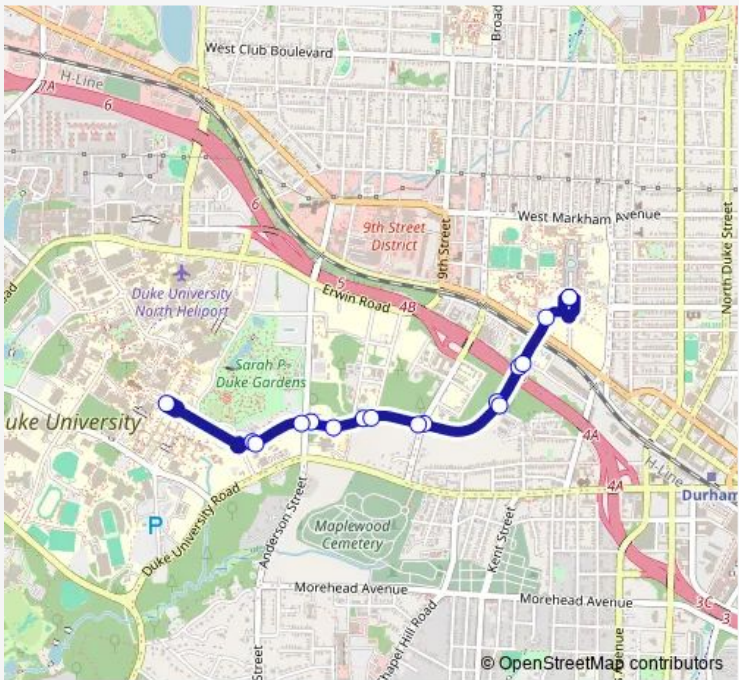

Bus C1 East-West

[Go to website](#)

Direction
 East Campus Quad — East Campus Quad
 17 stops
[Open route schedule](#)

- East Campus Quad
- Gilbert-Addoms Westbound
- Campus Dr at Maxwell St (Wb)
- Campus Dr at Arts Annex (Wb)
- Campus Dr at Swift Ave (Wb)
- Campus Dr at Nasher (Westbound)
- Campus Dr at Anderson St (Westbound)
- Campus Dr at Chapel Circle (Admissions)
- West Campus Chapel (Abele Quad)
- Campus Dr at Chapel Circle (Eb)
- Campus Dr at Anderson St (Eastbound)
- Campus Dr at Nasher (Eastbound)
- Campus Dr at Central Campus (Eastbound)
- Campus Dr at Swift Ave (Eb)
- Campus Dr at Arts Annex (Eb)
- Campus Dr at Maxwell Ave (Eb)
- East Campus Quad

Route schedule
 East Campus Quad — East Campus Quad

Monday	06:30-00:10 ⁺¹
Tuesday	06:30-00:10 ⁺¹
Wednesday	06:30-00:10 ⁺¹
Thursday	06:30-00:10 ⁺¹
Friday	06:30-00:10 ⁺¹
Saturday	07:00-00:10 ⁺¹
Sunday	07:00-00:10 ⁺¹

Route info
 Direction: East Campus Quad
 Stops: 17
 Trip Duration: 0 hour 17 min

C1 Bus time schedules and route maps are available in an offline PDF at busmaps.com. Use the busmaps.com website to see live bus times, train schedule or subway schedule, and step-by-step directions for all public transit in Durham

The schedule is provided in the local timezone. Times with "(+1)" indicate departures on the next day.

PDF file created on 2025-02-26

2024 BusMaps.com - All Rights Reserved