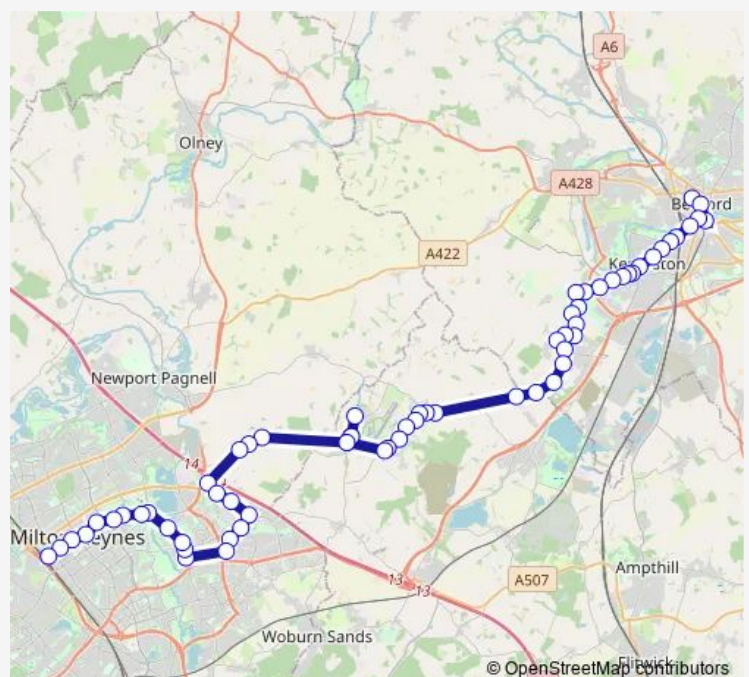

### Route schedule

Bus Station — Central Railway Station

Monday	20:00-23:40
Tuesday	20:00-22:57
Wednesday	20:00-22:57
Thursday	20:00-23:40
Friday	20:00-23:40
Saturday	20:57-23:46
Sunday	20:50-23:40

### Route info

Direction: Bus Station

Stops: 60

Trip Duration: 1 hour 13 min

■ C1 — Milton Keynes - Moulsoe - Cranfield - Wootton - Kempston - Bedford

The Fox and Duck

Burgoyne Avenue

Berry Farm