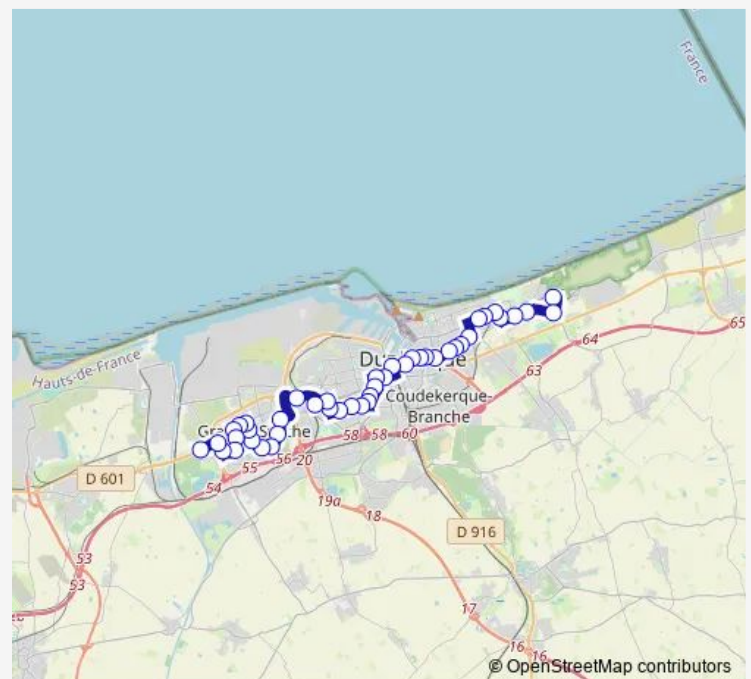

Porte DU Soleil

Galilee

Basroch

Artois

Saint Nicolas

Peres

Guynemer

Concorde

Jean Zay

Leferme

Route schedule

Grande Synthe Puythouck — Leffrinckoucke Fort DES Dunes

Monday 05:15-21:09

Tuesday 05:15-21:09

Wednesday 05:15-21:09

Thursday 05:15-21:09

Friday 05:15-21:09

Saturday 05:42-21:10

Sunday 05:49-21:36

Route info

Direction: Grande Synthe Puythouck

Stops: 44

Trip Duration: 0 hour 52 min

Bastille

Lycee Europe

Cahors

Banc Vert

Cabourg

Trystram

ILE Jeanty

Dunkerque Gare

Republique