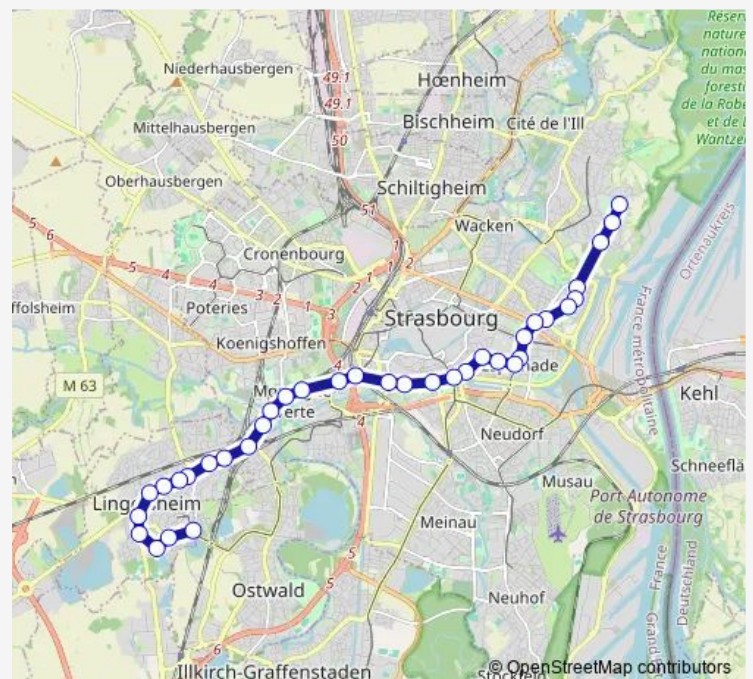

### Route schedule

Lingolsheim Alouettes — Robertsau Lamproie

Monday 05:09-00:11<sup>+1</sup>

Tuesday 05:09-00:11<sup>+1</sup>

Wednesday 05:09-00:11<sup>+1</sup>

Thursday 05:09-00:11<sup>+1</sup>

Friday 05:09-00:11<sup>+1</sup>

### Route info

Direction: Lingolsheim Alouettes

Stops: 36

Trip Duration: 0 hour 50 min

C1 — Lingolsheim Alouettes - Robertsau Lamproie

Etoile Bourse

Sécurité Sociale

Cité Administrative