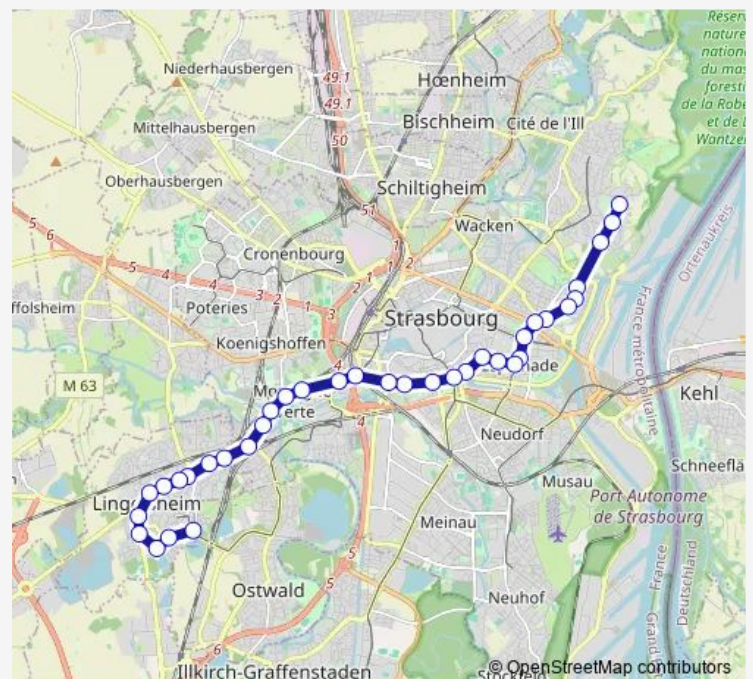

### Route schedule

Lingolsheim Alouettes — Robertsau Lamproie

Monday —

Tuesday 05:09-14:43

Wednesday —

Thursday —

Friday —

Saturday 05:09-14:39

### Route info

Direction: Lingolsheim Alouettes

Stops: 36

Trip Duration: 0 hour 52 min

C1 — Lingolsheim Alouettes - Robertsau Lamproie

Etoile Bourse

Sécurité Sociale

Cité Administrative