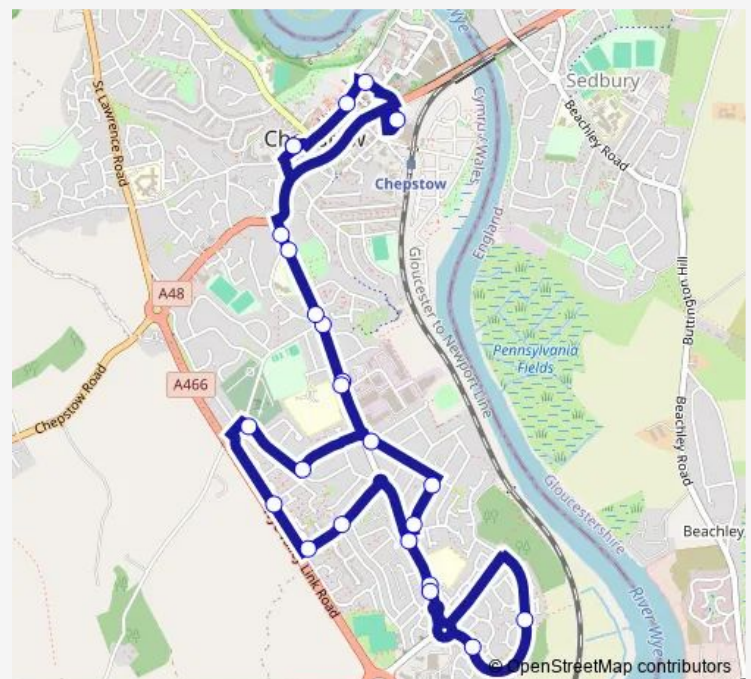

### Route schedule

Chepstow Bus Station — Chepstow Comprehensive School

Monday 07:50

Tuesday 07:50

Wednesday 07:50

Thursday 07:50

Friday 07:50

Saturday —

### Route info

Direction: Chepstow Bus Station

Stops: 23

Trip Duration: 0 hour 34 min

C1

St Maur Gardens

Chepstow Comprehensive School

**Direction**