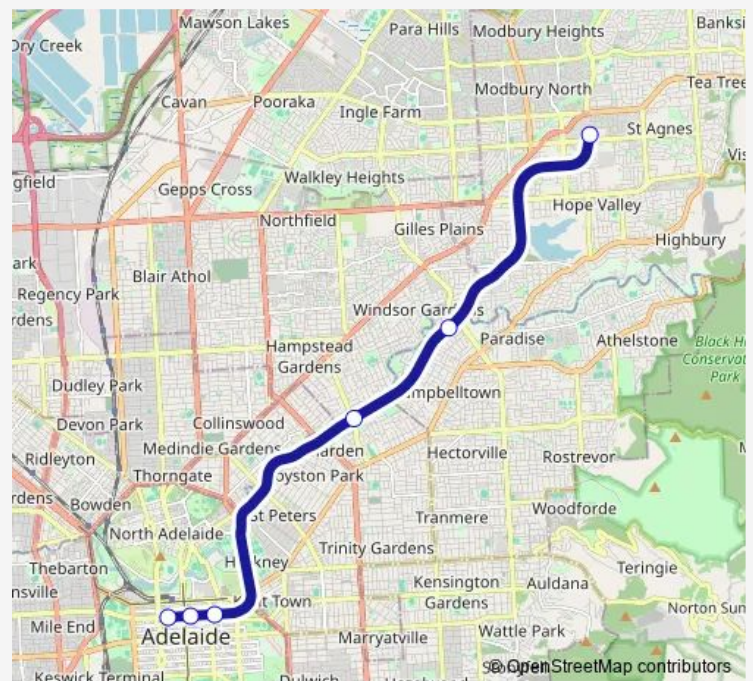

Bus C1 Tea Tree Plaza Interchange to City

[Go to website](#)

Direction

Zone C Tea Tree Plaza Interchange - West side — Stop W1 Currie St - South side

6 stops

[Open route schedule](#)

Zone C Tea Tree Plaza Interchange - West side

Zone C Paradise Interchange - South East side

Zone A Klemzig Interchange - East side

Stop S1 Grenfell St - South side

Stop U1 Grenfell St - South side

Stop W1 Currie St - South side

Route schedule

Zone C Tea Tree Plaza Interchange - West side — Stop W1 Currie St - South side

Monday	08:46
Tuesday	08:46
Wednesday	08:46
Thursday	08:46
Friday	08:46
Saturday	—
Sunday	—

Route info

Direction: Zone C Tea Tree Plaza Interchange - West side

Stops: 6

Trip Duration: 0 hour 25 min

C1 — Tea Tree Plaza Interchange to City