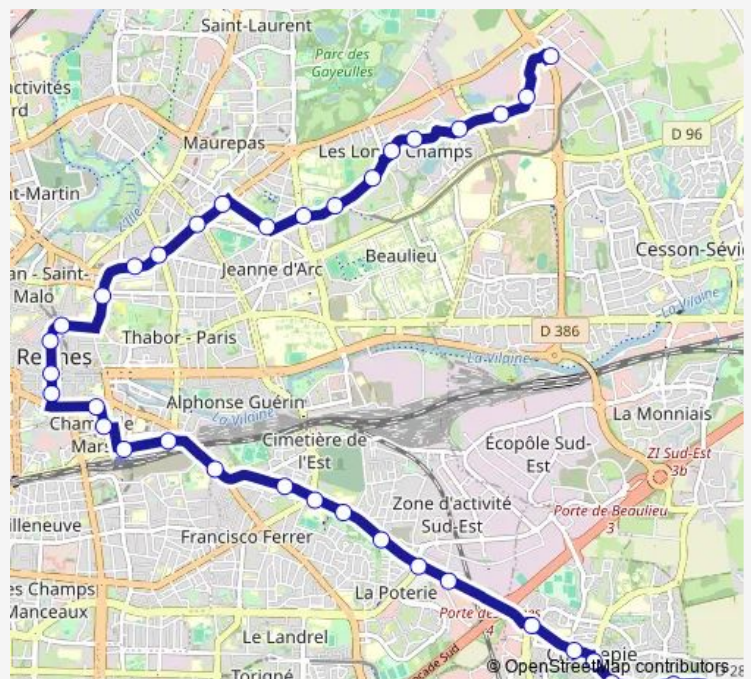

### Route schedule

Rosa Parks — Champs Blancs

Monday	05:18-24:00
Tuesday	05:18-24:00
Wednesday	05:18-24:00
Thursday	05:18-01:00 <sup>+1</sup>
Friday	05:18-01:00 <sup>+1</sup>
Saturday	06:00-01:00 <sup>+1</sup>
Sunday	08:16-24:00

### Route info

Direction: Rosa Parks

Stops: 39

Trip Duration: 0 hour 51 min

C1 — Cesson-Sévigné (Champs Blancs) <> Rennes <> Chantepie (Rosa Parks) **BusMaps**

Champ Jacquet

Sainte-Anne

Hôtel Dieu