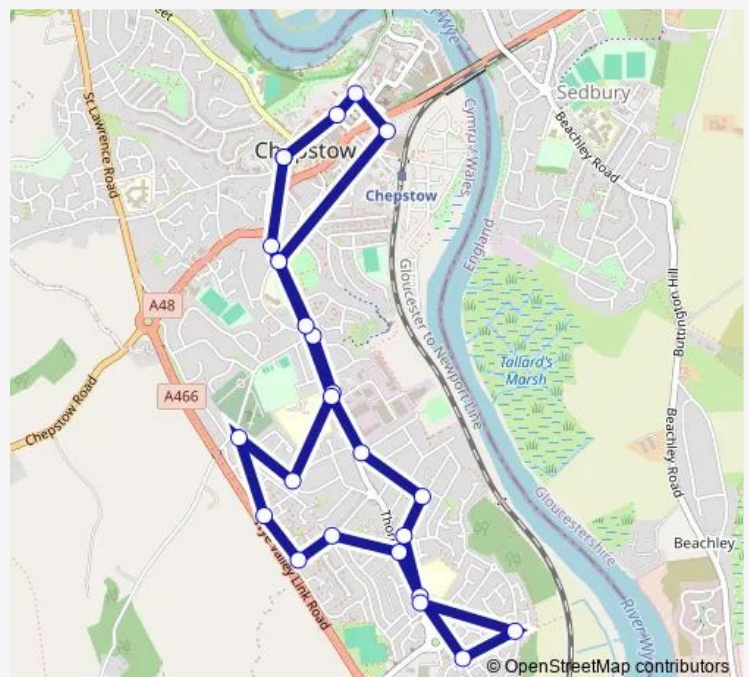

### Route schedule

Chepstow Bus Station Stand 3 — Chepstow Bus Station Stand 3

Monday 07:11-18:11

Tuesday 07:11-18:11

Wednesday 07:11-18:11

Thursday 07:11-18:11

Friday 07:11-18:11

Saturday 08:35-18:11

### Route info

Direction: Chepstow Bus Station Stand 3

Stops: 24

Trip Duration: 0 hour 26 min

■ C1 — Chepstow - Chepstow

Mathern Road

Bulwark Corner

Chepstow Bus Station Stand 3