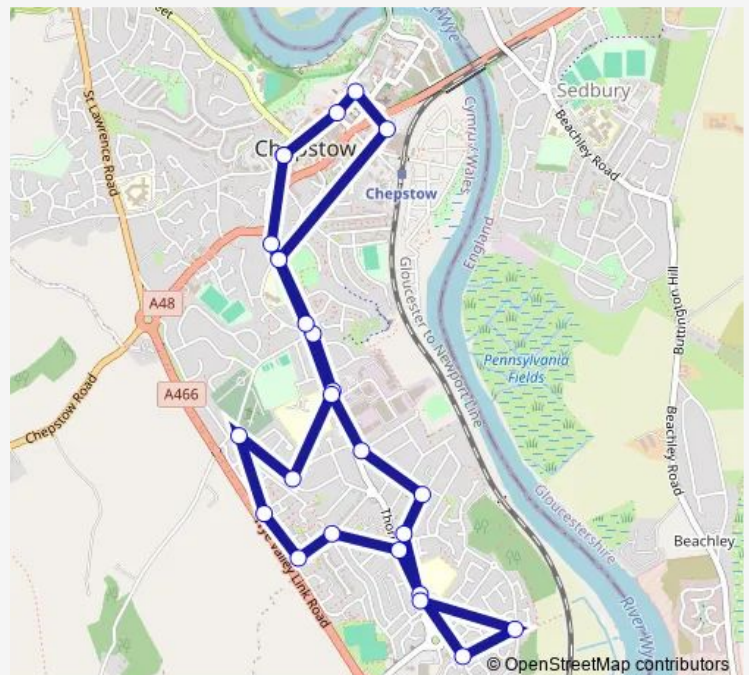

Bulwark Avenue

Alpha Road

Bulwark Shops

Route schedule

Chepstow Bus Station Stand 3 — Chepstow Bus Station Stand 3

Monday 07:11-18:11

Tuesday 07:11-18:11

Wednesday 07:11-18:11

Thursday 07:11-18:11

Friday 07:11-18:11

Saturday 08:35-18:11

Sunday —

Route info

Direction: Chepstow Bus Station Stand 3

Stops: 24

Trip Duration: 0 hour 26 min

■ C1 — Chepstow - Thornwell Mariners Reach

Mathern Road

Bulwark Corner

Chepstow Bus Station Stand 3

Direction

Chepstow Bus Station Stand 3 — Chepstow Comprehensive School

23 stops

[Open route schedule](#)

Chepstow Bus Station Stand 3

Beaufort Square

Davis Court

Chepstow Tesco

Bulwark Corner

Old Bulwark Road

Chepstow Cemetery

Sycamore Avenue