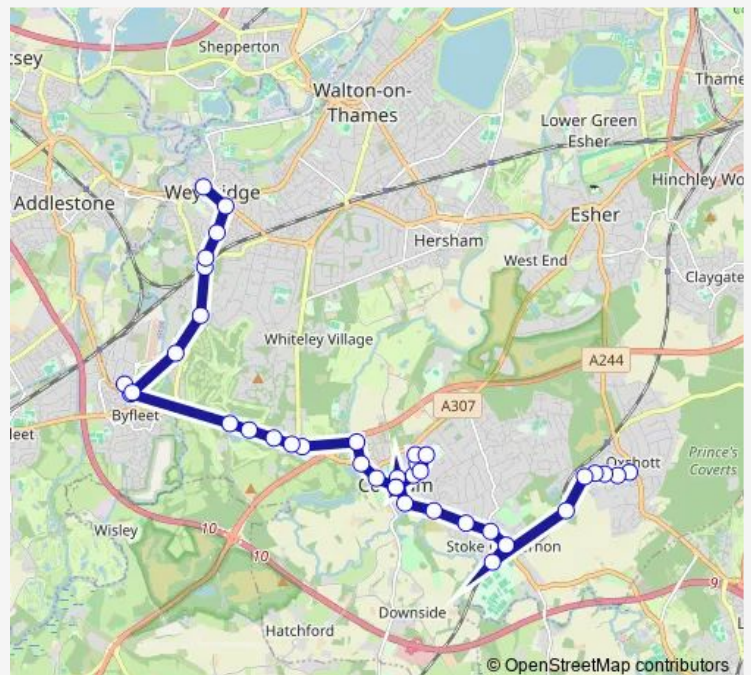

Freelands Road

Waitrose

Between Streets

Route schedule

Oakshade Road — The Ship Hotel

Monday 07:19-19:17

Tuesday 07:19-19:17

Wednesday 07:19-19:17

Thursday 07:19-19:17

Friday 07:19-19:17

Saturday —

Sunday —

Route info

Direction: Oakshade Road

Stops: 38

Trip Duration: 0 hour 40 min

Prince's Road

The Ship Hotel

Direction

Cobham & Stoke d'Abernon Station — Lockhart Road

12 stops

[Open route schedule](#)

Cobham & Stoke d'Abernon Station

Station Road

Sunday —

Route info

Direction: The Ship Hotel

Stops: 35

Trip Duration: 0 hour 41 min

High Street

Tilt Road

Oak Road