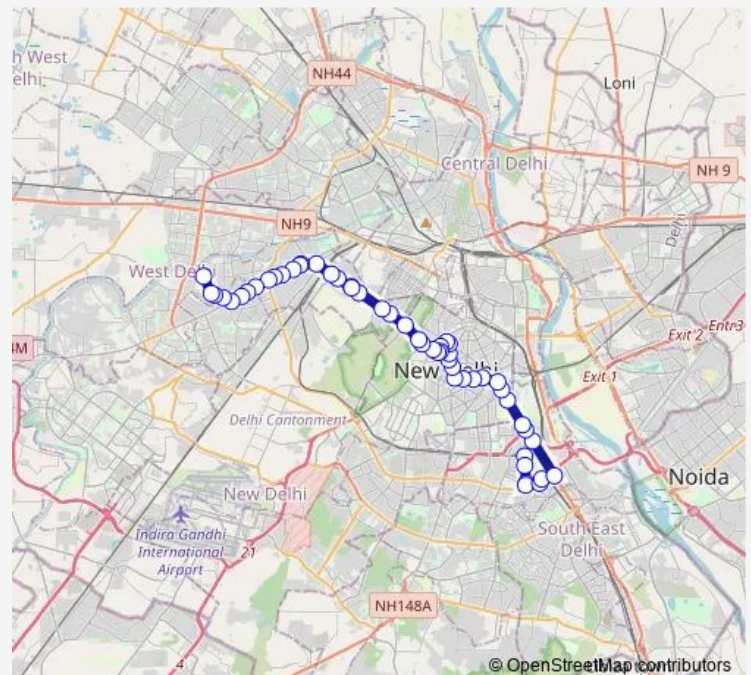

Red Cross Road

Aakashwani Bhawan

Patel Chowk (Ashoka Road)

Route schedule

Jal Vihar Terminal — Khayala Colony Terminal

Monday 06:40-21:03

Tuesday 06:40-21:03

Wednesday 06:40-21:03

Thursday 06:40-21:03

Friday 06:40-21:03

Saturday 06:40-21:03

Sunday 06:40-21:03

Route info

Direction: Jal Vihar Terminal

Stops: 51

Trip Duration: 1 hour 44 min

410down

BusMaps

Gurudwara Bangla Sahib

Ndpo

Kendriya Terminal (Pt. Pant Marg)

Kendriya Terminal / Gurudwara Rakab Gunj

Talkatora Road

RML Hospital