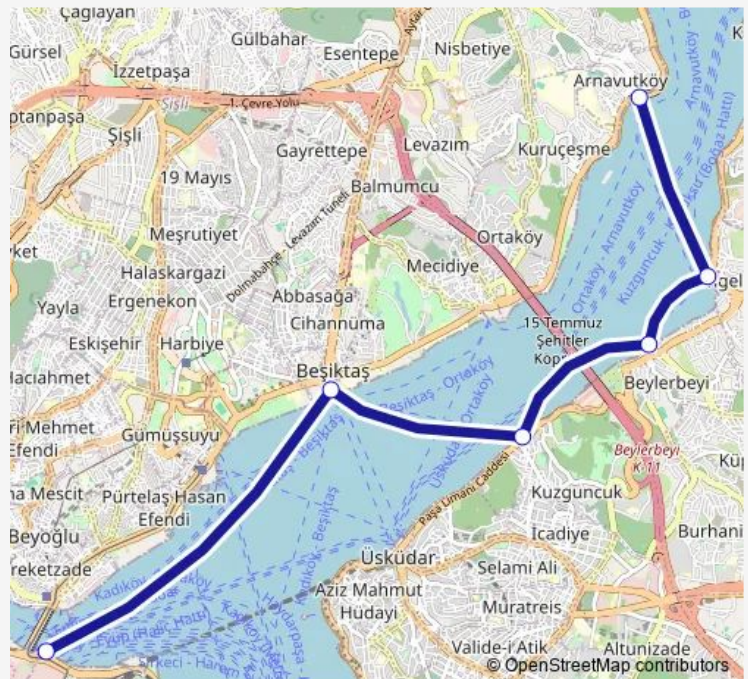

### Route schedule

Eminönü-Boğaz Şh. — Arnavutköy Şh.

Monday 18:20

Tuesday 18:20

Wednesday 18:20

Thursday 18:20

Friday 18:20

Saturday —

### Route info

Direction: Eminönü-Boğaz Şh.

Stops: 6

Trip Duration: 0 hour 55 min

■ BĞZ-19 — Boğaza Gidiş

BusMaps

BĞZ-19 Ferry time schedules and route maps are available in an offline PDF at [busmaps.com](https://busmaps.com). Use the [busmaps.com](https://busmaps.com) website to see live bus times, train schedule or subway schedule, and step-by-step directions for all public transit in Istanbul