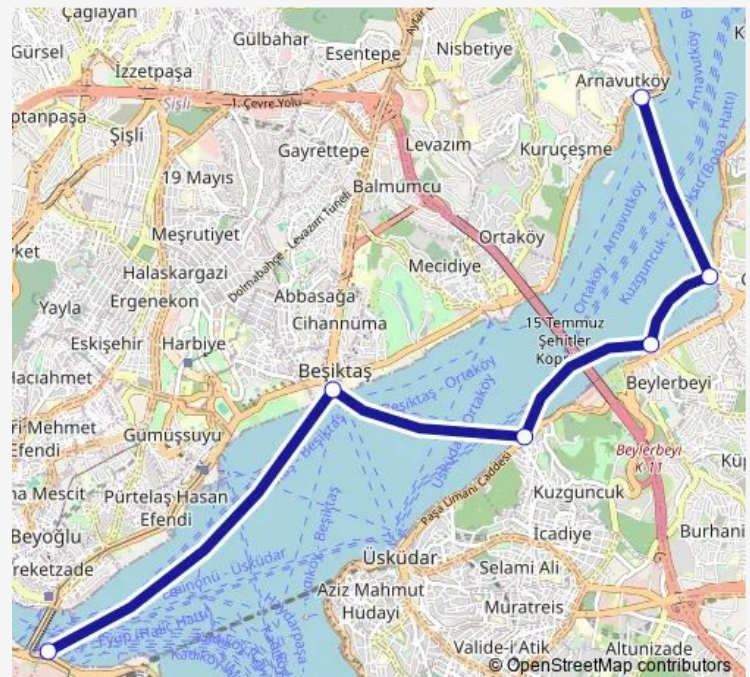

### Route schedule

Eminönü-Boğaz Şh. — Arnavutköy Şh.

Monday 18:20

Tuesday 18:20

Wednesday 18:20

Thursday 18:20

Friday 18:20

Saturday —

### Route info

Direction: Eminönü-Boğaz Şh.

Stops: 6

Trip Duration: 0 hour 55 min

■ BĞZ-19 — Boğaza Gidiş

**BusMaps**

BĞZ-19 Ferry time schedules and route maps are available in an offline PDF at [busmaps.com](https://busmaps.com). Use the [busmaps.com](https://busmaps.com) website to see live bus times, train schedule or subway schedule, and step-by-step directions for all public transit in Istanbul