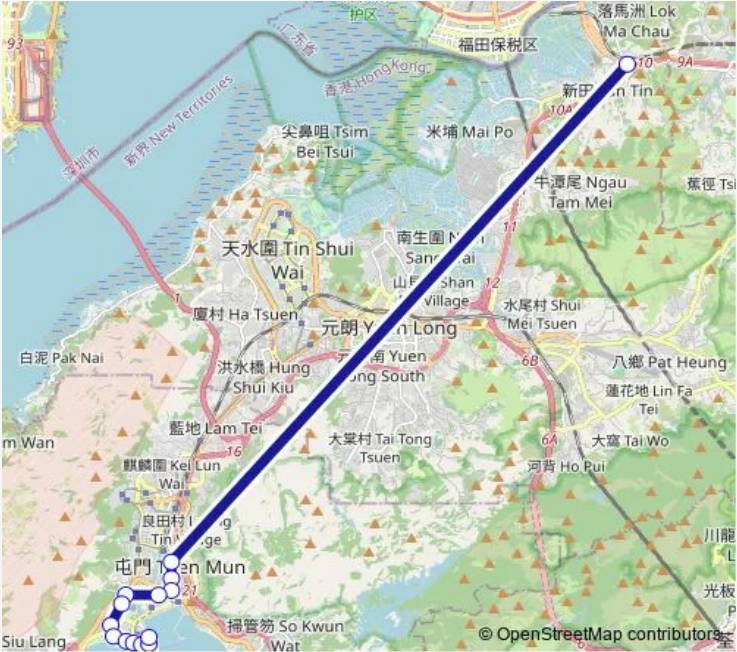

Route schedule
 Cross Boundary Shuttle BUS SAN TIN Terminus|Lok MA Chau (SAN TIN) Public Transport Interchange — Tuen MUN Ferry Pier (Public Light BUS (Scheduled Services) Terminus ON WU Shan Road)

Monday	06:30
Tuesday	06:30
Wednesday	06:30
Thursday	06:30
Friday	06:30
Saturday	06:30
Sunday	06:30

Route info

Direction: Cross Boundary Shuttle BUS SAN TIN Terminus|Lok MA Chau (SAN TIN) Public Transport Interchange

Stops: 14

Trip Duration: 0 hour 32 min

44b1 — LOK MA Chau (SAN TIN) Public Transport Interchange - Tuen MUN Ferry Pier **BusMaps**

Direction

Tuen MUN Ferry Pier (Public Light BUS (Scheduled Services) Terminus ON WU Shan Road) — Cross Boundary Shuttle BUS SAN TIN Terminus|Lok MA Chau (SAN TIN) Public Transport Interchange

12 stops

[Open route schedule](#)