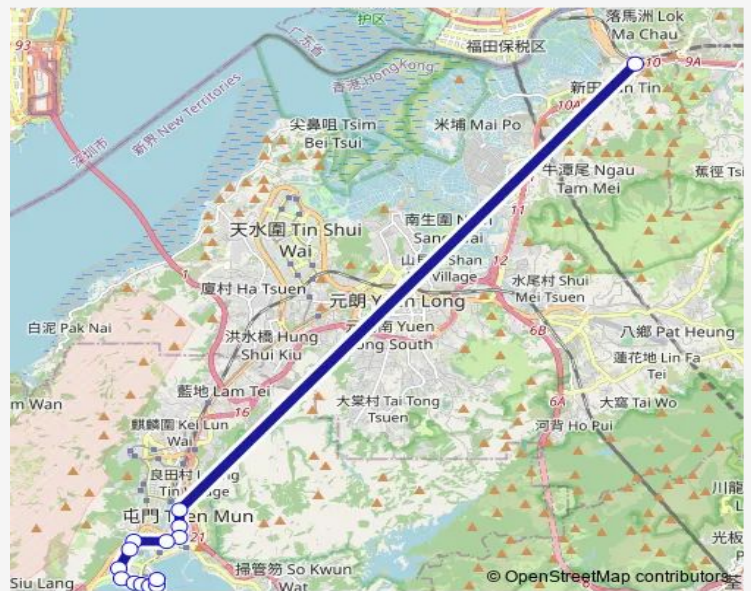

WU Chui Road, Outside KA CHI Secondary School

Route schedule

CROSS BOUNDARY SHUTTLE BUS SAN TIN TERMINUS|LOK MA CHAU (SAN TIN) PUBLIC TRANSPORT INTERCHANGE — TUEN MUN FERRY PIER (PUBLIC LIGHT BUS (SCHEDULED SERVICES) TERMINUS ON WU SHAN ROAD)

Monday	06:30
Tuesday	06:30
Wednesday	06:30
Thursday	06:30
Friday	06:30
Saturday	06:30
Sunday	06:30

Route info

Direction: CROSS BOUNDARY SHUTTLE BUS SAN TIN TERMINUS|LOK MA CHAU (SAN TIN) PUBLIC TRANSPORT INTERCHANGE

Stops: 14

Trip Duration: 0 hour 32 min

TUEN MUN FERRY PIER (PUBLIC LIGHT BUS (SCHEDULED SERVICES) TERMINUS ON WU SHAN ROAD)

Direction

TUEN MUN FERRY PIER (PUBLIC LIGHT BUS (SCHEDULED SERVICES) TERMINUS ON WU SHAN ROAD) — CROSS BOUNDARY SHUTTLE BUS SAN TIN TERMINUS|LOK MA CHAU (SAN TIN) PUBLIC TRANSPORT INTERCHANGE