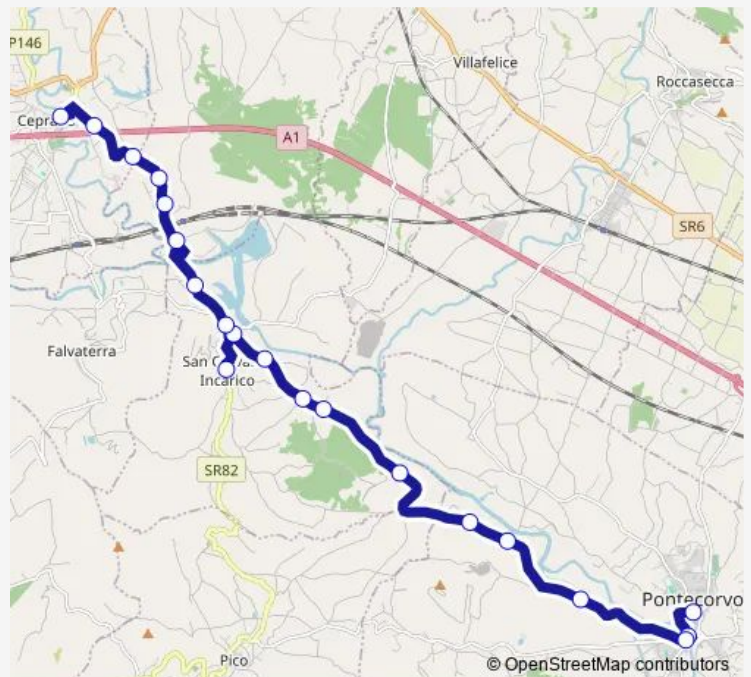

Arce | Via Ceprano Via Colle Rosa # f6753

Arce | Via Ceprano Via Santa Giusta # f6754

Ceprano | Via San Giovanni Via Opi # f6755

Ceprano | Via San Giovanni Via Valle Toniche # f6756

Ceprano | Piazza Martiri # f5326

Route schedule

Pontecorvo | Ospedale # f4299 — Ceprano | Piazza Martiri # f5326

Monday	—
Tuesday	—
Wednesday	—
Thursday	—
Friday	—
Saturday	13:00-14:15
Sunday	—

Route info

Direction: Pontecorvo | Ospedale # f4299

Stops: 20

Trip Duration: 0 hour 25 min

Pontecorvo - Ceprano # Ar799a

Bus time schedules and route maps are available in an offline PDF at busmaps.com. Use the busmaps.com website to see live bus times, train schedule or subway schedule, and step-by-step directions for all public transit in San Giovanni Incarico