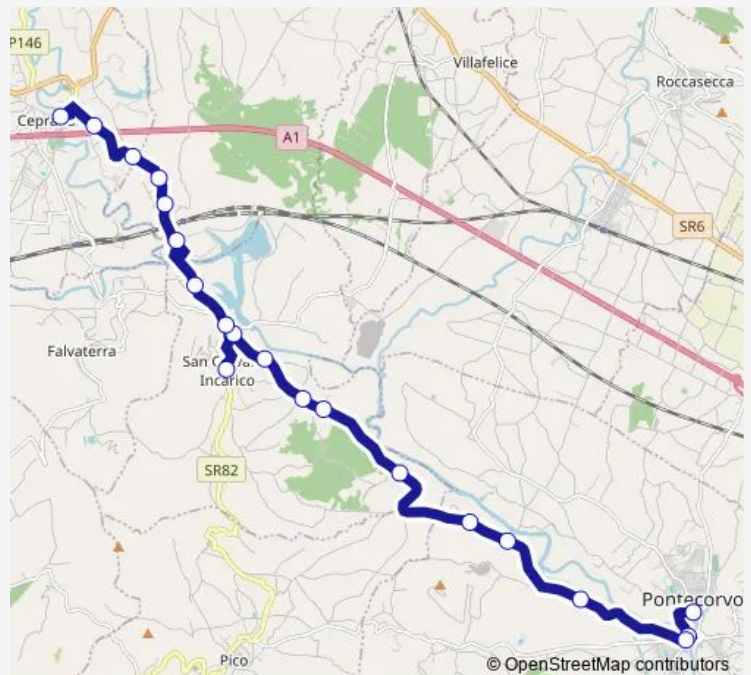

ARCE | Isoletta # f6752

ARCE | Via Ceprano Via Colle Rosa # f6753

ARCE | Via Ceprano Via Santa Giusta # f6754

CEPRANO | Via San Giovanni Via Opi # f6755

CEPRANO | Via San Giovanni Via Valle Toniche # f6756

Ceprano | Piazza Martiri # f5326

Route schedule

Pontecorvo | Ospedale # f4299 — Ceprano | Piazza Martiri # f5326

Monday	—
Tuesday	—
Wednesday	—
Thursday	—
Friday	—
Saturday	13:00-14:15
Sunday	—

Route info

Direction: Pontecorvo | Ospedale # f4299

Stops: 20

Trip Duration: 0 hour 25 min

Pontecorvo - Ceprano # Ar799a

Bus time schedules and route maps are available in an offline PDF at busmaps.com. Use the busmaps.com website to see live bus times, train schedule or subway schedule, and step-by-step directions for all public transit in San Giovanni Incarico