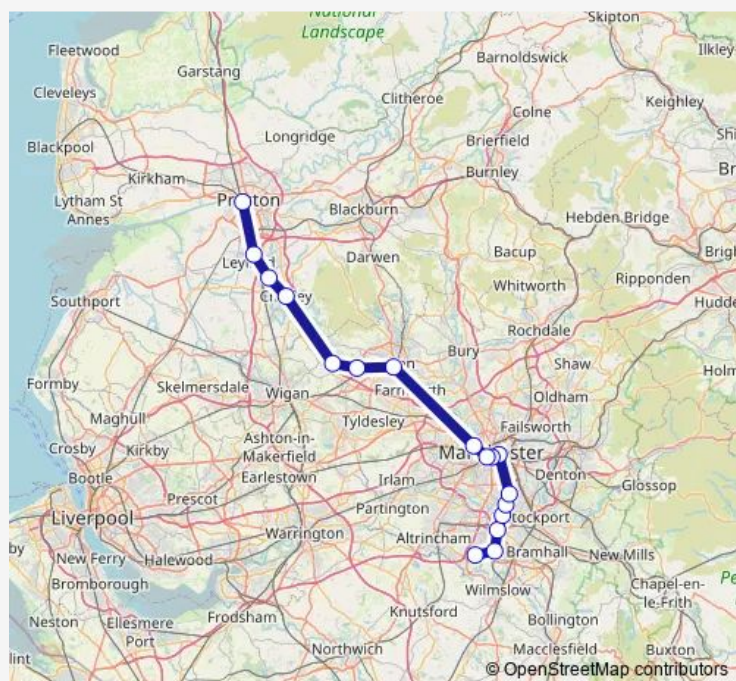

### Direction

Manchester Airport — Preston

15 stops

[Open route schedule](#)

- Manchester Airport
- Heald Green
- Manchester Piccadilly
- Manchester Oxford Road
- Deansgate
- Salford Crescent
- Bolton
- Lostock
- Horwich Parkway
- Blackrod
- Adlington (Lancashire)
- Chorley
- Buckshaw Parkway
- Leyland
- Preston

### Route schedule

Manchester Airport — Preston

Monday	—
Tuesday	—
Wednesday	—
Thursday	—
Friday	—
Saturday	—
Sunday	22:46

### Route info

Direction: Manchester Airport

Stops: 15

Trip Duration: 1 hour 11 min

■ Northern — Manchester Airport - Preston

## Direction

Manchester Airport — Preston

17 stops

[Open route schedule](#)

Manchester Airport

Heald Green

Gatley

East Didsbury