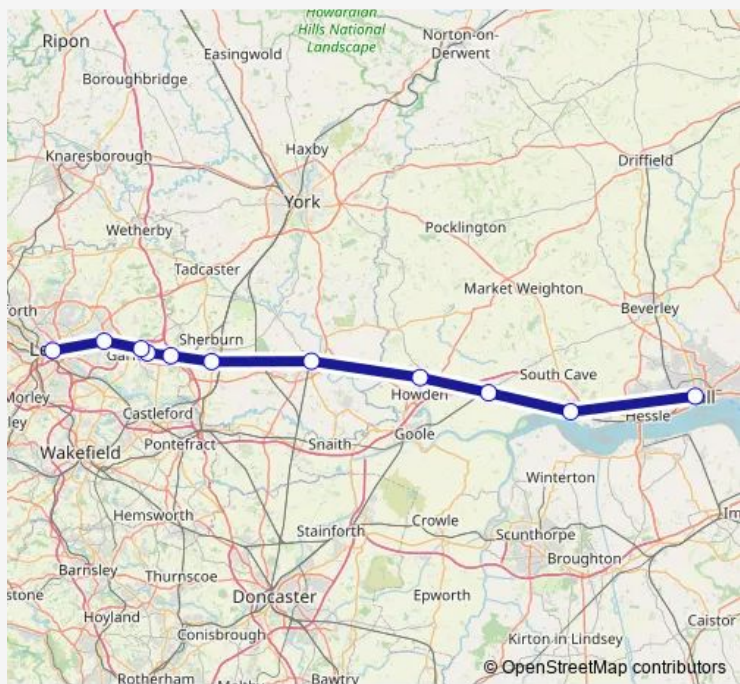

Rail Northern Hull - Leeds

[Go to website](#)

Direction
 Hull — Leeds

11 stops

[Open route schedule](#)

- Hull
- Brough
- Gilberdyke
- Howden
- Selby
- South Milford
- Micklefield
- East Garforth
- Garforth
- Cross Gates
- Leeds

Route schedule
 Hull — Leeds

Monday	—
Tuesday	—
Wednesday	—
Thursday	—
Friday	22:31
Saturday	22:31
Sunday	—

Route info

Direction: Hull

Stops: 11

Trip Duration: 1 hour 11 min

Northern Rail time schedules and route maps are available in an offline PDF at busmaps.com. Use the busmaps.com website to see live bus times, train schedule or subway schedule, and step-by-step directions for all public transit in Leeds

The schedule is provided in the local timezone. Times with "(+1)" indicate departures on the next day.

PDF file created on 2025-02-26

2024 BusMaps.com - All Rights Reserved