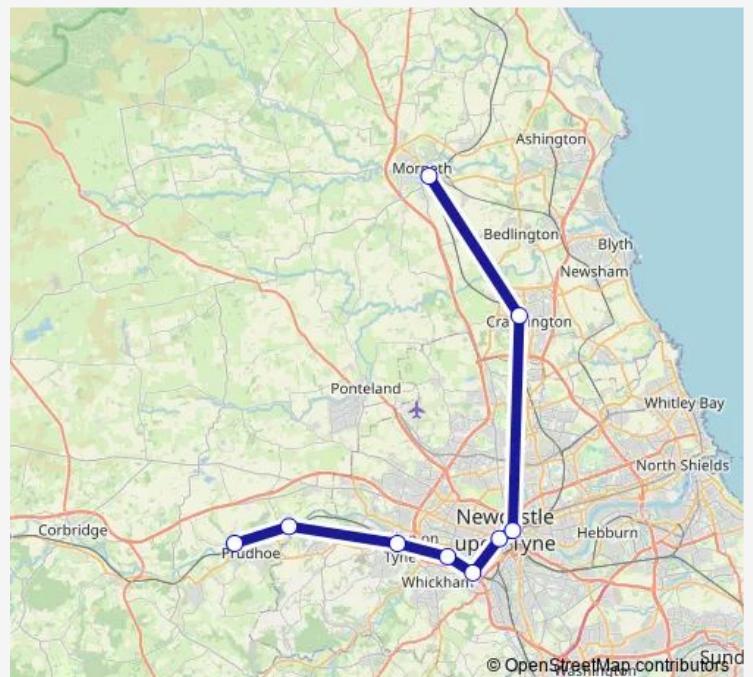

Rail Northern Prudhoe - Morpeth

[Go to website](#)

Direction

Prudhoe — Morpeth

9 stops

[Open route schedule](#)

Prudhoe

Wylam

Blaydon

Metrocentre

Dunston

Newcastle

Manors

Cramlington

Morpeth

Route schedule

Prudhoe — Morpeth

Monday 18:39

Tuesday 18:39

Wednesday 18:39

Thursday 18:39

Friday 18:39

Saturday 18:39

Sunday —

Route info

Direction: Prudhoe

Stops: 9

Trip Duration: 0 hour 50 min

■ Northern — Prudhoe - Morpeth

Northern Rail time schedules and route maps are available in an offline PDF at busmaps.com. Use the busmaps.com website to see live bus times, train schedule or subway schedule, and step-by-step directions for all public transit in Newcastle upon Tyne