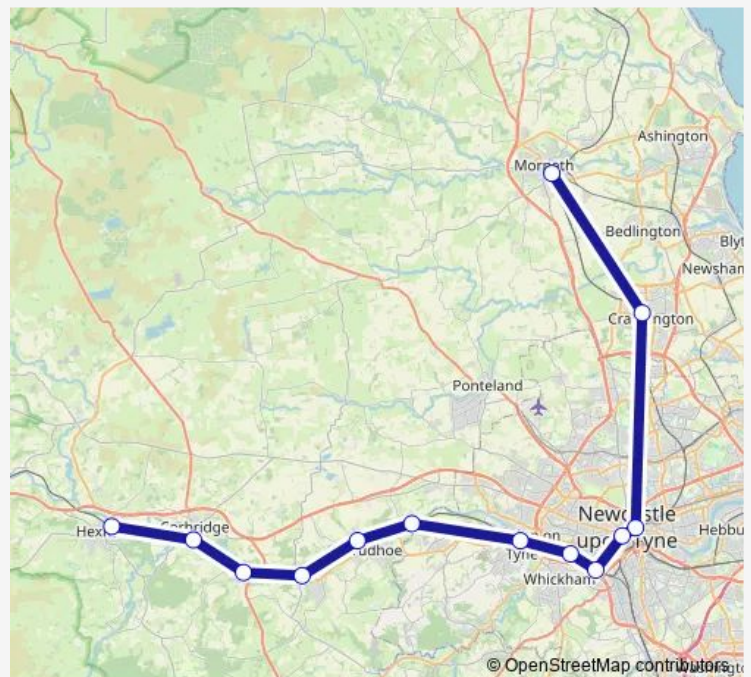

Rail Northern Morpeth - Hexham

[Go to website](#)

Direction

Morpeth — Hexham

13 stops

[Open route schedule](#)

Morpeth

Cramlington

Riding Mill

Corbridge

Hexham

Route schedule

Morpeth — Hexham

Monday	—
Tuesday	—
Wednesday	—
Thursday	—
Friday	—
Saturday	22:15
Sunday	—

Route info

Direction: Morpeth

Stops: 13

Trip Duration: 1 hour 6 min

■ Northern — Morpeth - Hexham

Northern Rail time schedules and route maps are available in an offline PDF at busmaps.com. Use the busmaps.com website to see live bus times, train schedule or subway schedule, and step-by-step directions for all public transit in Newcastle upon Tyne