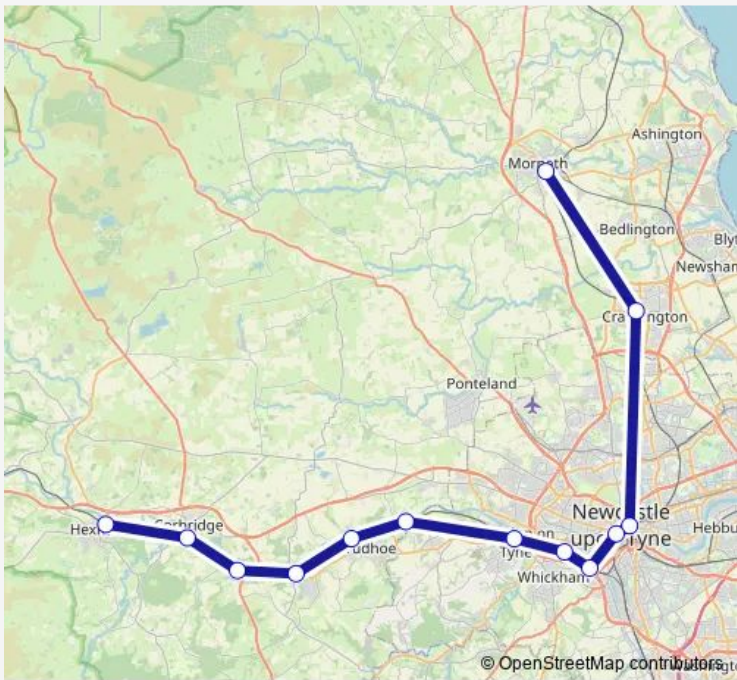

Rail Northern Morpeth - Hexham

[Go to website](#)

Direction
 Morpeth — Hexham
 13 stops
[Open route schedule](#)

- Morpeth
- Cramlington
- Manors
- Newcastle
- Dunston
- Metrocentre
- Blaydon
- Wylam
- Prudhoe
- Stocksfield
- Riding Mill
- Corbridge
- Hexham

Route schedule
 Morpeth — Hexham

Monday	—
Tuesday	—
Wednesday	—
Thursday	—
Friday	—
Saturday	22:15
Sunday	—

Route info
 Direction: Morpeth
 Stops: 13
 Trip Duration: 1 hour 6 min

■ Northern — Morpeth - Hexham **BusMaps**

Northern Rail time schedules and route maps are available in an offline PDF at busmaps.com. Use the busmaps.com website to see live bus times, train schedule or subway schedule, and step-by-step directions for all public transit in Newcastle upon Tyne