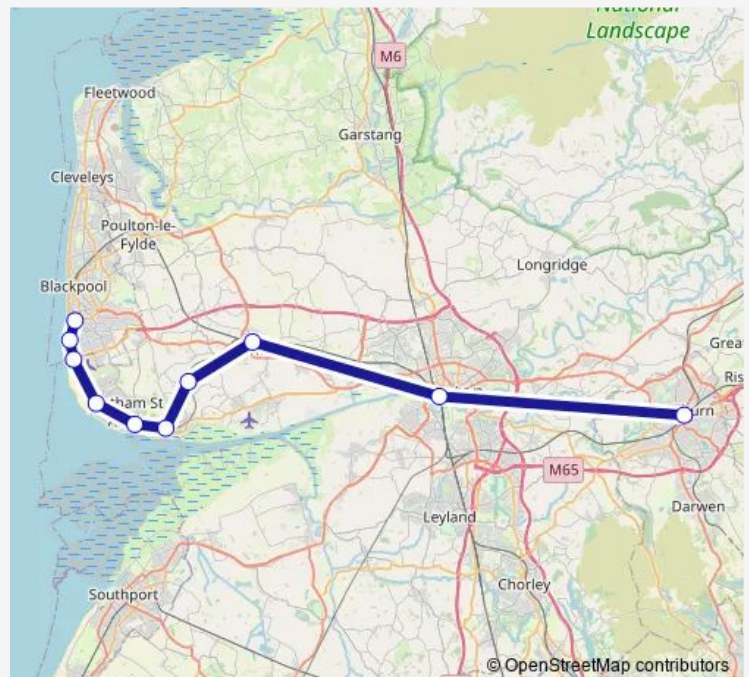

Rail Northern Blackpool South - Blackburn

[Go to website](#)

Direction

Blackpool South — Blackburn

10 stops

[Open route schedule](#)

Blackpool South

Blackpool Pleasure Beach

Route schedule

Blackpool South — Blackburn

Monday —

Tuesday —

Wednesday —

Thursday —

Friday —

Saturday —

Sunday 20:16

Route info

Direction: Blackpool South

Stops: 10

Trip Duration: 0 hour 59 min

■ Northern — Blackpool South - Blackburn

Direction

Blackburn — Blackpool South

10 stops

[Open route schedule](#)

Blackburn

Preston

Kirkham & Wesham

Moss Side

Lytham

Ansdell & Fairhaven