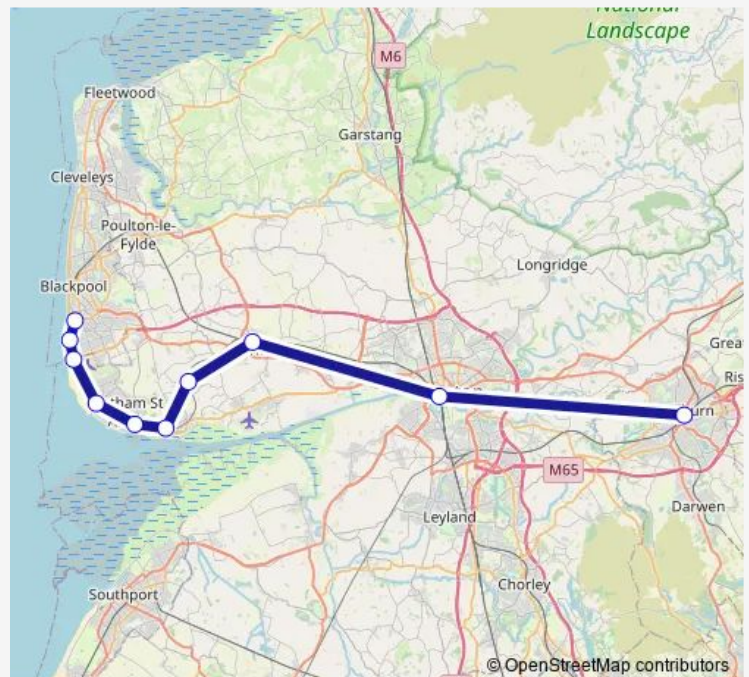

Rail Northern Blackpool South - Blackburn

[Go to website](#)

Direction

Blackpool South — Blackburn

10 stops

[Open route schedule](#)

Blackpool South

Blackpool Pleasure Beach

Route schedule

Blackpool South — Blackburn

Monday —

Tuesday —

Wednesday —

Thursday —

Friday —

Saturday —

Sunday 20:16

Route info

Direction: Blackpool South

Stops: 10

Trip Duration: 0 hour 59 min

■ Northern — Blackpool South - Blackburn

Direction

Blackburn — Blackpool South

10 stops

[Open route schedule](#)

Blackburn

Preston

Kirkham & Wesham

Moss Side

Lytham

Ansdell & Fairhaven