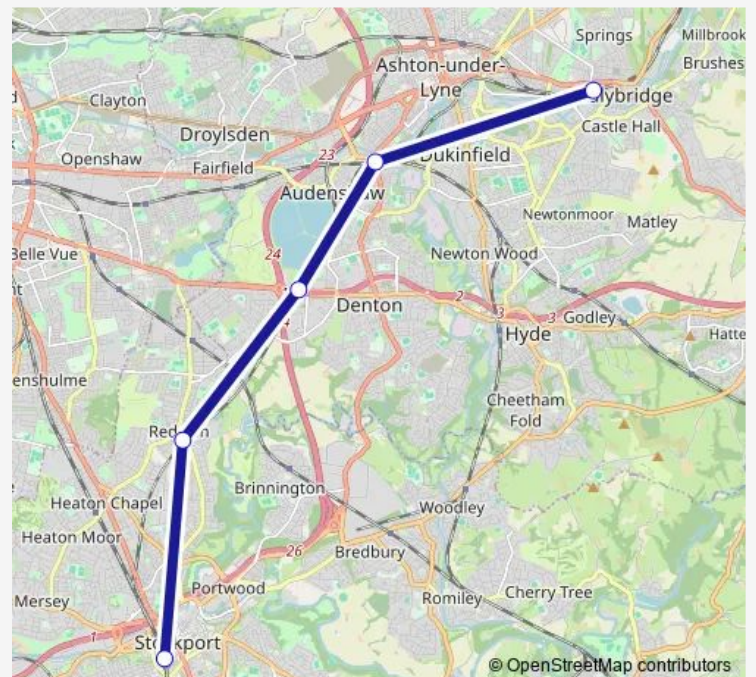

Rail Northern Stalybridge - Stockport

[Go to website](#)

Direction

Stalybridge — Stockport

5 stops

[Open route schedule](#)

Stalybridge

Guide Bridge

Denton

Reddish South

Stockport

Route schedule

Stalybridge — Stockport

Monday	—
Tuesday	—
Wednesday	—
Thursday	—
Friday	—
Saturday	08:30
Sunday	—

Route info

Direction: Stalybridge

Stops: 5

Trip Duration: 0 hour 29 min

■ Northern — Stalybridge - Stockport

Direction

Stockport — Stalybridge

5 stops

[Open route schedule](#)

Stockport

Direction: Stockport

Stops: 5

Trip Duration: 0 hour 24 min

Northern Rail time schedules and route maps are available in an offline PDF at busmaps.com. Use the busmaps.com website to see live bus times, train schedule or subway schedule, and step-by-step directions for all public transit in Ashton-under-Lyne