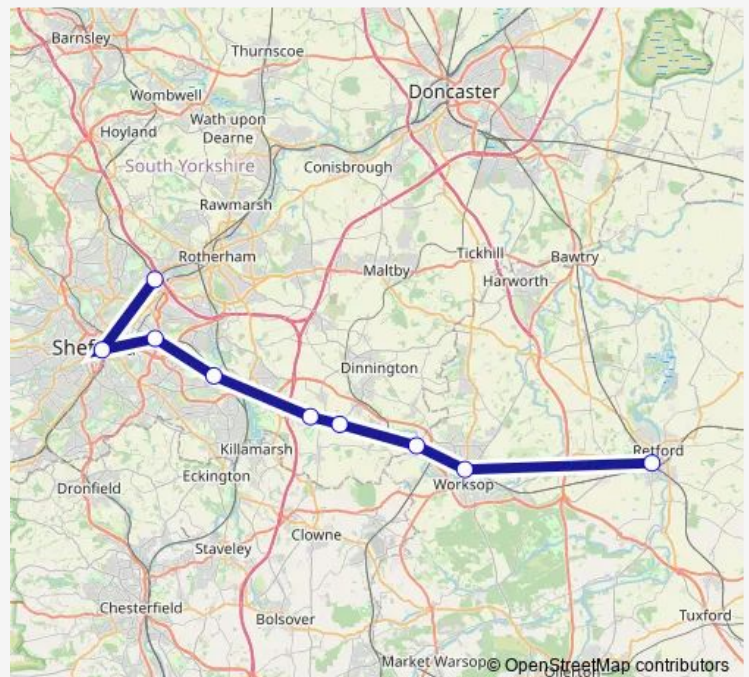

Rail Northern Retford - Meadowhall

[Go to website](#)

Direction

Retford — Meadowhall

9 stops

[Open route schedule](#)

Retford

Worksop

Shireoaks

Kiveton Park

Kiveton Bridge

Woodhouse

Darnall

Sheffield

Meadowhall

Route schedule

Retford — Meadowhall

Monday	—
Tuesday	—
Wednesday	—
Thursday	—
Friday	—
Saturday	—
Sunday	09:12

Route info

Direction: Retford

Stops: 9

Trip Duration: 0 hour 55 min

■ Northern — Retford - Meadowhall

Northern Rail time schedules and route maps are available in an offline PDF at busmaps.com. Use the busmaps.com website to see live bus times, train schedule or subway schedule, and step-by-step directions for all public transit in Sheffield

The schedule is provided in the local timezone. Times with "(+1)" indicate departures on the next day.

PDF file created on 2025-01-16

2024 BusMaps.com - All Rights Reserved