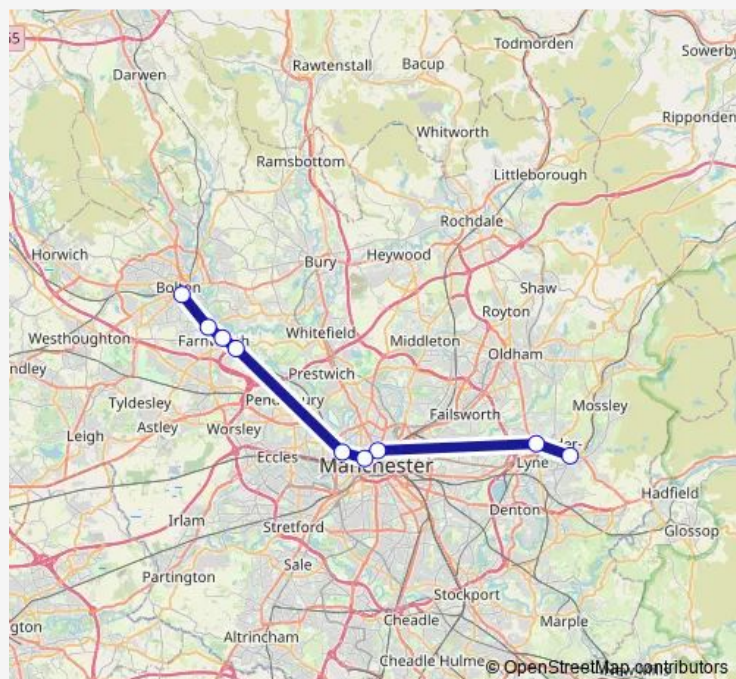

Rail Northern Stalybridge - Bolton

[Go to website](#)

Direction

Stalybridge — Bolton

9 stops

[Open route schedule](#)

Stalybridge

Ashton-under-Lyne

Manchester Victoria

Salford Central

Salford Crescent

Kearsley

Farnworth

Moses Gate

Bolton

Route schedule

Stalybridge — Bolton

Monday —

Tuesday —

Wednesday 06:52-12:52

Thursday —

Friday —

Saturday —

Sunday —

Route info

Direction: Stalybridge

Stops: 9

Trip Duration: 0 hour 39 min

■ Northern — Stalybridge - Bolton

Northern Rail time schedules and route maps are available in an offline PDF at busmaps.com. Use the busmaps.com website to see live bus times, train schedule or subway schedule, and step-by-step directions for all public transit in Bolton