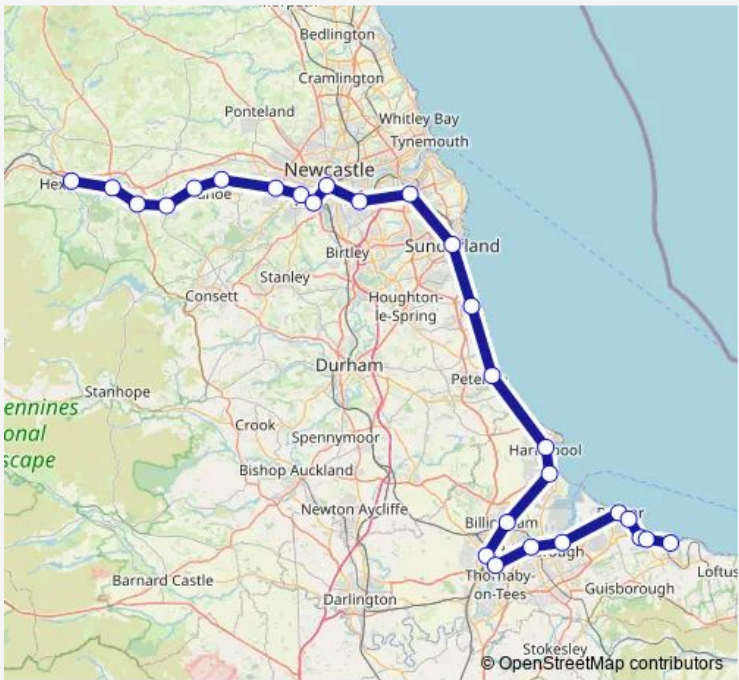

**Rail Northern Hexham - Saltburn**

[Go to website](#)

**Direction**  
Hexham — Saltburn

27 stops

[Open route schedule](#)

- Hexham
- Corbridge
- Riding Mill
- Stocksfield
- Prudhoe
- Wylam
- Blaydon
- Metrocentre
- Dunston
- Newcastle
- Heworth
- Brockley Whins
- Sunderland
- Seaham
- Horden Railway Station
- Hartlepool
- Seaton Carew
- Billingham
- Stockton
- Thornaby
- Middlesbrough

Route schedule  
Hexham — Saltburn

Monday	06:09
Tuesday	06:09
Wednesday	06:09
Thursday	06:09
Friday	06:09
Saturday	06:09
Sunday	—

**Route info**

Direction: Hexham

Stops: 27

Trip Duration: 2 hour 29 min

■ Northern — Hexham - Saltburn **BusMaps**

South Bank

Redcar Central

Redcar East

Longbeck

Marske

Saltburn

Northern Rail time schedules and route maps are available in an offline PDF at [busmaps.com](https://busmaps.com). Use the [busmaps.com](https://busmaps.com) website to see live bus times, train schedule or subway schedule, and step-by-step directions for all public transit in Stockton-on-Tees