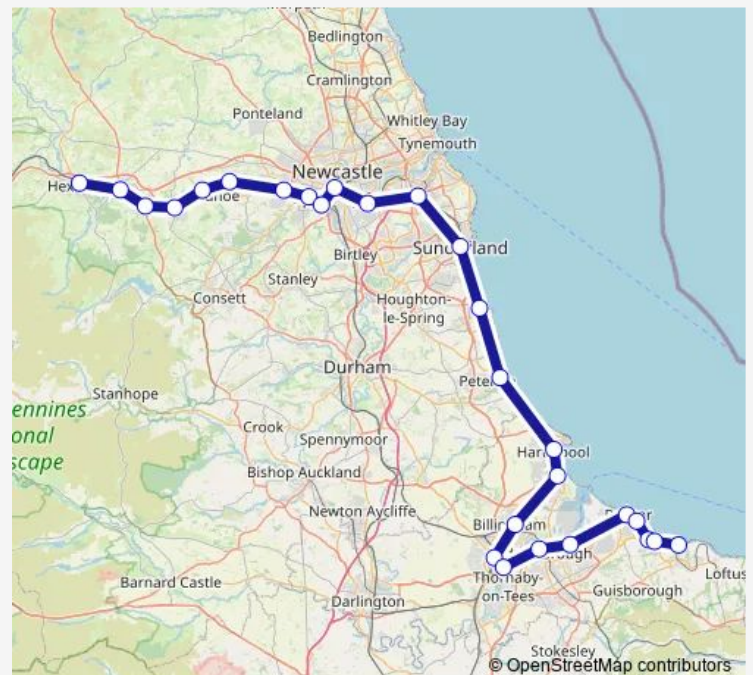

Heworth

Brockley Whins

Sunderland

Seaham

Horden Railway Station

Hartlepool

Seaton Carew

Billingham

Stockton

Thornaby

Middlesbrough

Route schedule

Hexham — Saltburn

Monday 06:08-06:09

Tuesday 06:08-06:09

Wednesday 06:08-06:09

Thursday 06:08-06:09

Friday 06:08-06:09

Saturday 06:08-06:09

Sunday —

Route info

Direction: Hexham

Stops: 27

Trip Duration: 2 hour 29 min

■ Northern — Hexham - Saltburn

South Bank

Redcar Central

Redcar East

Longbeck

Marske

Saltburn

Northern Rail time schedules and route maps are available in an offline PDF at busmaps.com. Use the busmaps.com website to see live bus times, train schedule or subway schedule, and step-by-step directions for all public transit in Stockton-on-Tees