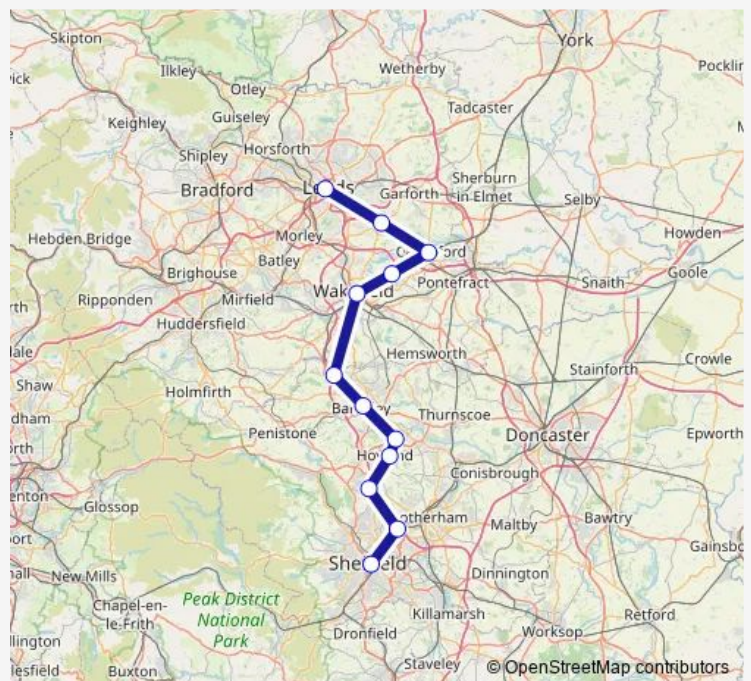

Direction
Leeds — Sheffield

13 stops

[Open route schedule](#)

- Leeds
- Outwood
- Wakefield Westgate
- Wakefield Kirkgate
- Fitzwilliam
- Moorthorpe
- Thurnscoe
- Goldthorpe
- Bolton-Upon-Dearne
- Swinton (South Yorkshire)
- Rotherham Central
- Meadowhall
- Sheffield

Route schedule
Leeds — Sheffield

Monday	22:30
Tuesday	22:30
Wednesday	22:30
Thursday	22:30
Friday	22:30
Saturday	—
Sunday	—

Route info

Direction: Leeds

Stops: 13

Trip Duration: 1 hour 12 min

Direction

Leeds — Sheffield

13 stops

[Open route schedule](#)

Leeds

Outwood

Wakefield Westgate

Sandal & Agbrigg

Fitzwilliam

Moorthorpe