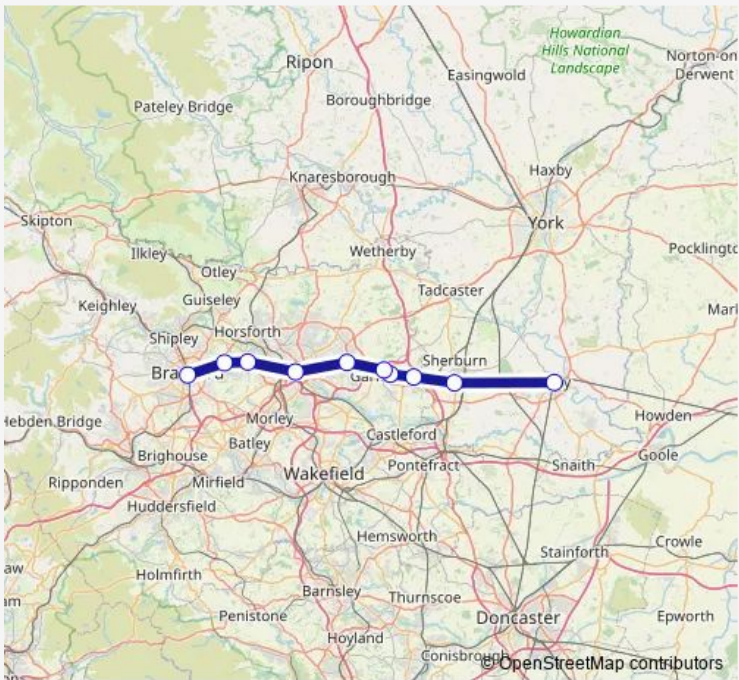

Rail Northern Selby - Bradford Interchange

[Go to website](#)

Direction
 Selby — Bradford Interchange
 10 stops
[Open route schedule](#)

- Selby
- South Milford
- Micklefield
- East Garforth
- Garforth
- Cross Gates
- Leeds
- Bramley (West Yorkshire)
- New Pudsey
- Bradford Interchange

Route schedule
 Selby — Bradford Interchange

Monday	—
Tuesday	—
Wednesday	—
Thursday	—
Friday	—
Saturday	23:24
Sunday	—

Route info
 Direction: Selby
 Stops: 10
 Trip Duration: 1 hour 1 min

■ Northern — Selby - Bradford Interchange **BusMaps**

Northern Rail time schedules and route maps are available in an offline PDF at busmaps.com. Use the busmaps.com website to see live bus times, train schedule or subway schedule, and step-by-step directions for all public transit in Leeds