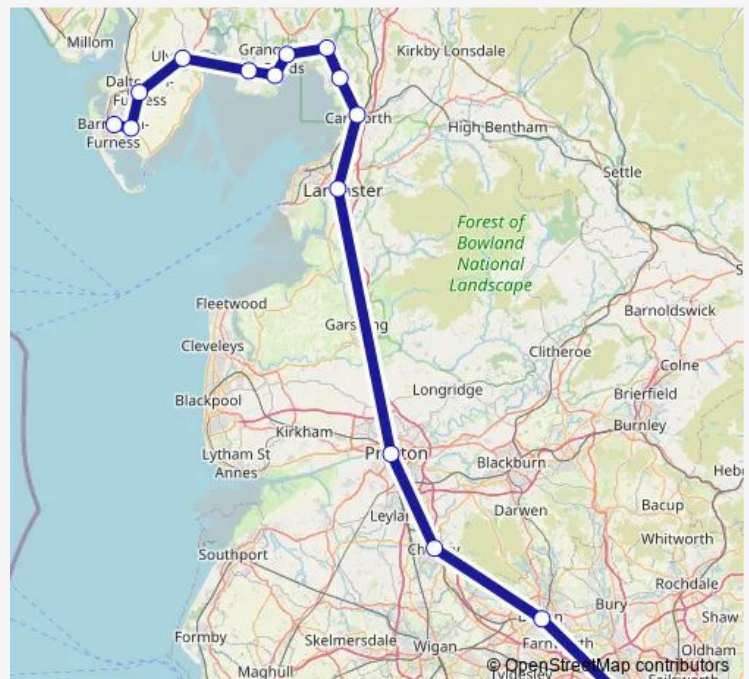

Rail Northern Barrow-in-Furness - Manchester Victoria

Go to website

**Direction**

Barrow-in-Furness — Manchester Victoria

17 stops

[Open route schedule](#)

Barrow-in-Furness

Roose

Lancaster

Preston

Chorley

Bolton

Salford Crescent

Salford Central

Manchester Victoria

Route schedule

Barrow-in-Furness — Manchester Victoria

Monday 19:45

Tuesday 19:45

Wednesday 19:45

Thursday 19:45

Friday 19:45

Saturday 19:45

Sunday —

Route info

Direction: Barrow-in-Furness

Stops: 17

Trip Duration: 2 hour 7 min

Northern — Barrow-in-Furness - Manchester Victoria

Northern Rail time schedules and route maps are available in an offline PDF at [busmaps.com](https://busmaps.com). Use the [busmaps.com](https://busmaps.com) website to see live bus times, train schedule or subway schedule, and step-by-step directions for all public transit in Manchester