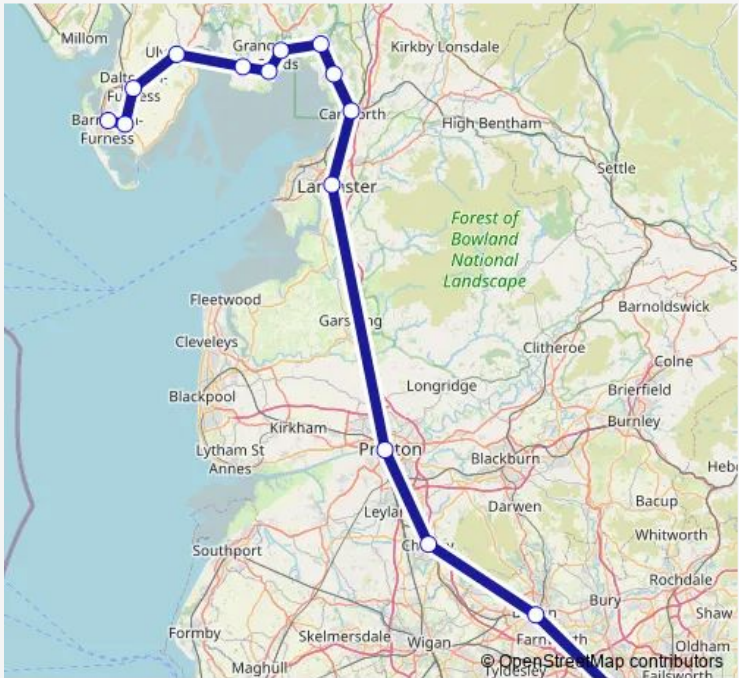

Rail Northern Barrow-in-Furness - Manchester Victoria

[Go to website](#)

Direction
 Barrow-in-Furness — Manchester Victoria
 17 stops
[Open route schedule](#)

- Barrow-in-Furness
- Roose
- Dalton
- Ulverston
- Cark
- Kents Bank
- Grange-over-Sands
- Arnside
- Silverdale
- Carnforth
- Lancaster
- Preston
- Chorley
- Bolton
- Salford Crescent
- Salford Central
- Manchester Victoria

Route schedule
 Barrow-in-Furness — Manchester Victoria

Monday	19:45
Tuesday	19:45
Wednesday	19:45
Thursday	19:45
Friday	19:45
Saturday	19:45
Sunday	—

Route info
 Direction: Barrow-in-Furness
 Stops: 17
 Trip Duration: 2 hour 10 min

Northern Rail time schedules and route maps are available in an offline PDF at busmaps.com. Use the busmaps.com website to see live bus times, train schedule or subway schedule, and step-by-step directions for all public transit in Manchester