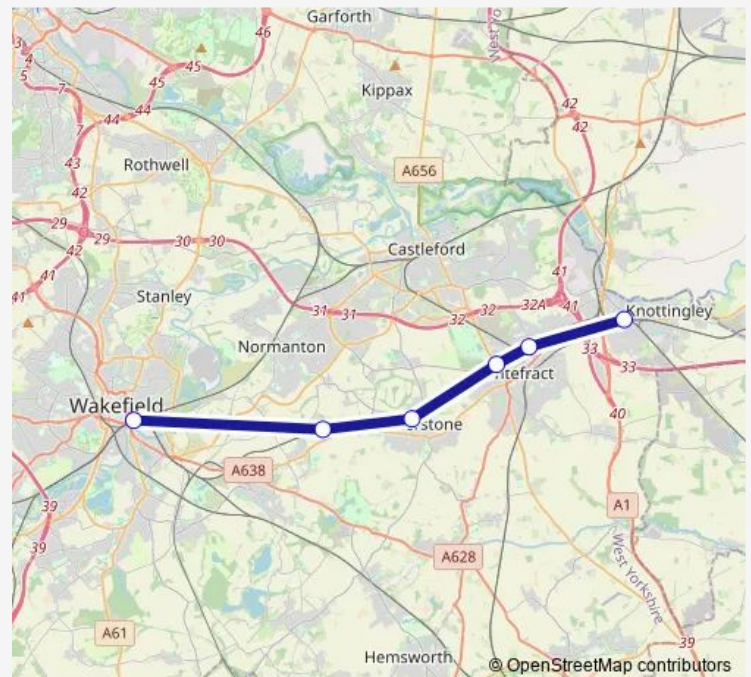

Rail Northern Knottingley - Wakefield Kirkgate

[Go to website](#)

Direction

Knottingley — Wakefield Kirkgate

6 stops

[Open route schedule](#)

Knottingley

Pontefract Monkhill

Pontefract Tanshelf

Featherstone

Streethouse

Wakefield Kirkgate

Route schedule

Knottingley — Wakefield Kirkgate

Monday	—
Tuesday	20:40
Wednesday	—
Thursday	—
Friday	—
Saturday	—
Sunday	—

Route info

Direction: Knottingley

Stops: 6

Trip Duration: 0 hour 26 min

■ Northern — Knottingley - Wakefield Kirkgate

Northern Rail time schedules and route maps are available in an offline PDF at busmaps.com. Use the busmaps.com website to see live bus times, train schedule or subway schedule, and step-by-step directions for all public transit in Featherstone