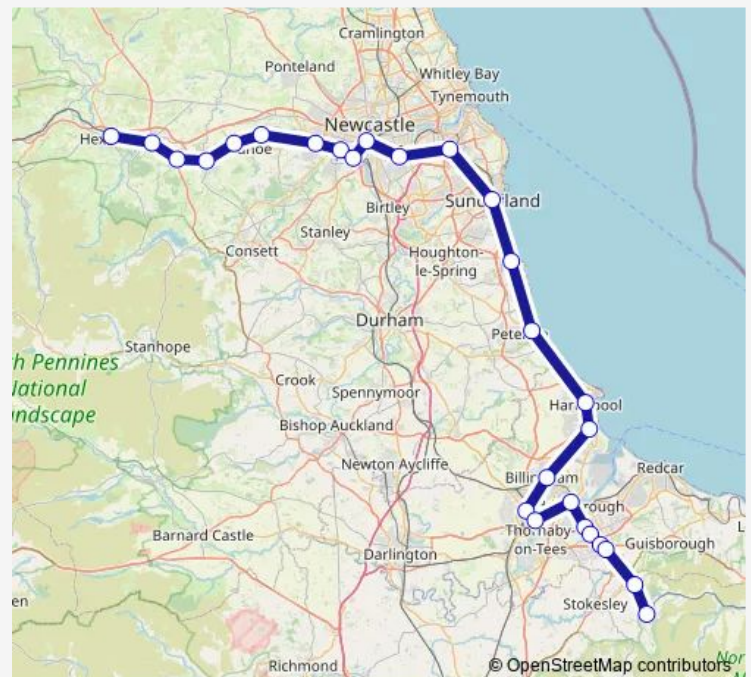

Rail Northern Hexham - Battersby

[Go to website](#)

Direction

Hexham — Battersby

27 stops

[Open route schedule](#)

- Hexham
- Corbridge
- Riding Mill
- Stocksfield
- Prudhoe
- Wylam
- Blaydon
- Metrocentre
- Dunston
- Newcastle
- Heworth
- Brockley Whins
- Sunderland
- Seaham
- Horden Railway Station
- Hartlepool
- Seaton Carew
- Billingham
- Stockton
- Thornaby
- Middlesbrough

Route schedule

Hexham — Battersby

Monday	10:55-14:56
Tuesday	10:55-14:56
Wednesday	10:55-14:56
Thursday	10:55-14:56
Friday	10:55-14:56
Saturday	10:55-14:56
Sunday	—

Route info

Direction: Hexham

Stops: 27

Trip Duration: 2 hour 36 min

James Cook University Hosp

Middlesbrough

Thornaby

Stockton

Billingham

Seaton Carew

Hartlepool

Horden Railway Station

Wednesday 13:51

Thursday 13:51

Friday 13:51

Saturday 13:51

Sunday —

Route info

Direction: Battersby

Stops: 27