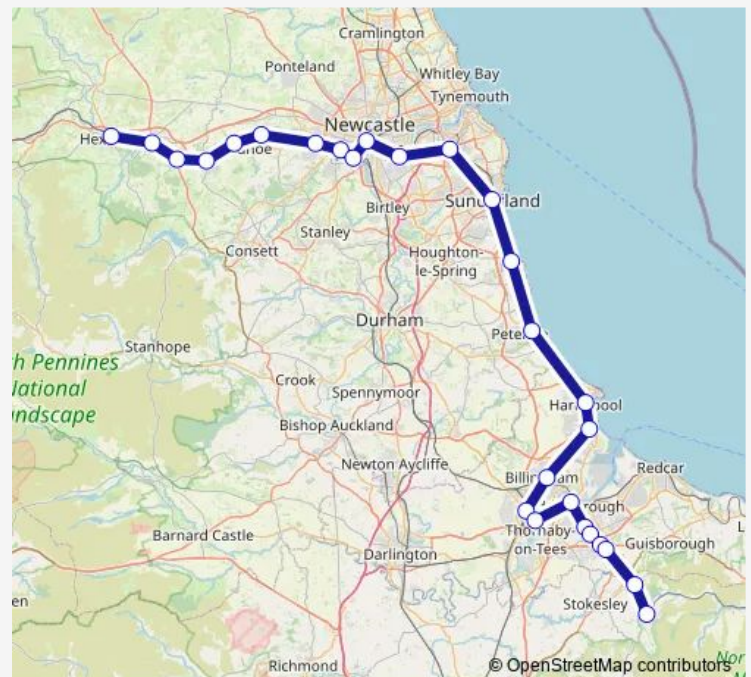

### Direction

Hexham — Battersby

27 stops

[Open route schedule](#)

- Hexham
- Corbridge
- Riding Mill
- Stocksfield
- Prudhoe
- Wylam
- Blaydon
- Metrocentre
- Dunston
- Newcastle
- Heworth
- Brockley Whins
- Sunderland
- Seaham
- Horden Railway Station
- Hartlepool
- Seaton Carew
- Billingham
- Stockton
- Thornaby
- Middlesbrough

### Route info

Direction: Hexham

Stops: 27

Trip Duration: 2 hour 36 min

■ Northern — Hexham - Battersby

James Cook University Hosp

Marlon

Gypsy Lane

Great Ayton

Nunthorpe

Gypsy Lane

Marton

James Cook University Hosp

Middlesbrough

Thornaby

Stockton

Billingham

Seaton Carew

Hartlepool

Horden Railway Station

Seaham

Sunderland

Brockley Whins

Heworth