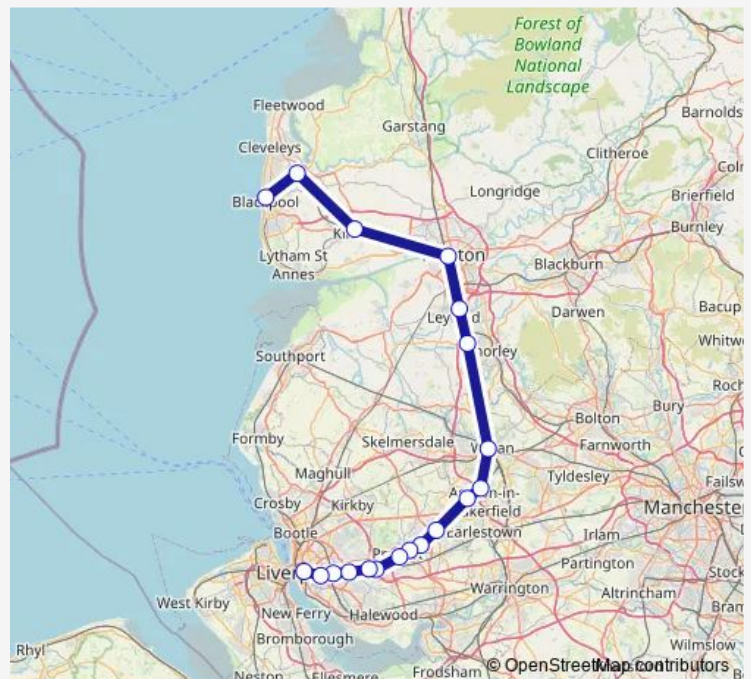

Route info

Direction: Liverpool Lime Street

Stops: 17

Trip Duration: 1 hour 30 min

■ Northern — Blackpool North - Liverpool Lime Street

## Direction

Liverpool Lime Street — Blackpool North

19 stops

[Open route schedule](#)

Liverpool Lime Street

Edge Hill

Wavertree Technology Park

Broad Green

## Route info

Direction: Liverpool Lime Street

Stops: 19

Trip Duration: 1 hour 30 min

## Route info

Direction: Liverpool Lime Street

Stops: 12

Trip Duration: 1 hour 19 min