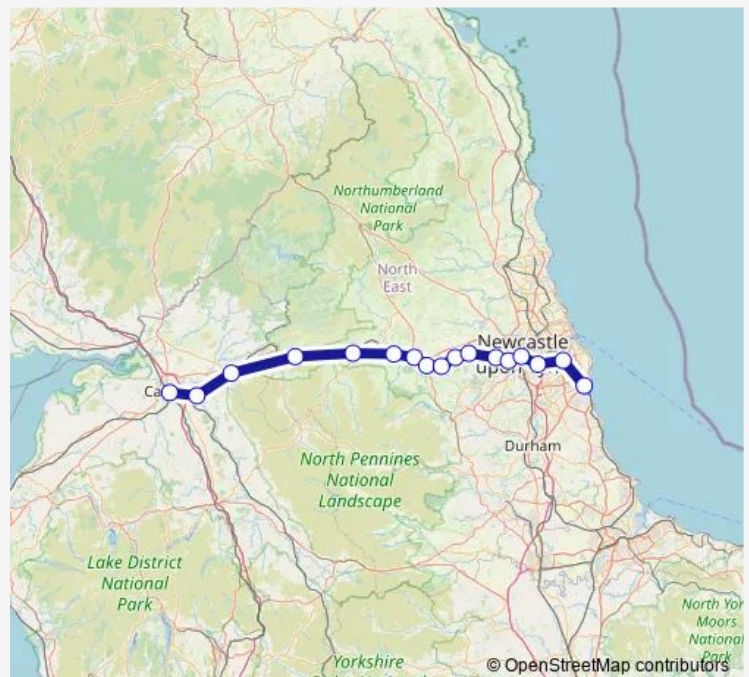

Metrocentre

Newcastle

Heworth

Brockley Whins

Sunderland

### Route schedule

Carlisle — Sunderland

Monday —

Tuesday —

Wednesday —

Thursday —

Friday —

Saturday 21:07

### Route info

Direction: Carlisle

Stops: 17

Trip Duration: 1 hour 58 min

■ Northern — Carlisle - Sunderland

Northern Rail time schedules and route maps are available in an offline PDF at [busmaps.com](https://busmaps.com). Use the [busmaps.com](https://busmaps.com) website to see live bus times, train schedule or subway schedule, and step-by-step directions for all public transit in Newcastle upon Tyne