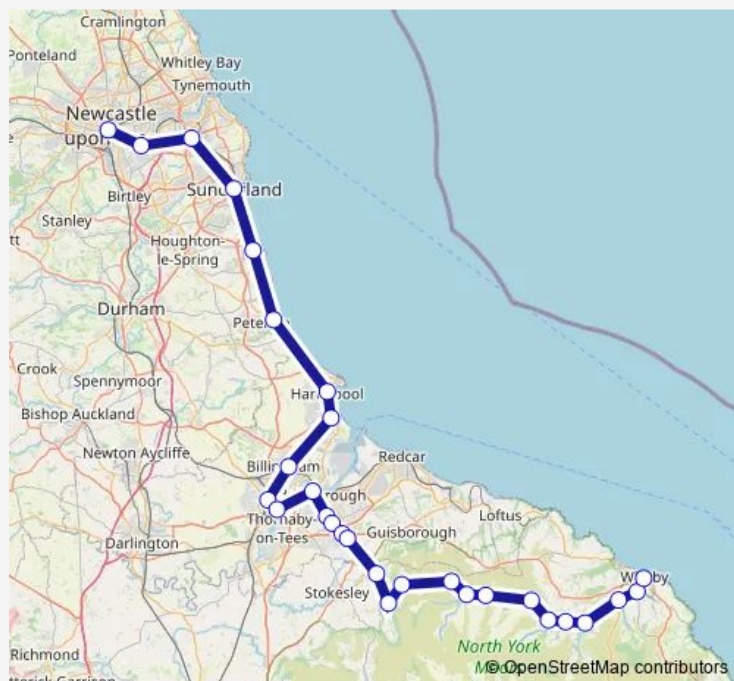

### Direction

Newcastle — Whitby

29 stops

[Open route schedule](#)

- Newcastle
- Heworth
- Brockley Whins
- Sunderland
- Seaham
- Hornden Railway Station
- Hartlepool
- Seaton Carew
- Billingham
- Stockton
- Thornaby
- Middlesbrough
- James Cook University Hosp
- Marion
- Gypsy Lane
- Nunthorpe
- Great Ayton
- Battersby
- Kildale
- Comondale
- Castleton Moor

### Route schedule

Newcastle — Whitby

Monday	—
Tuesday	—
Wednesday	—
Thursday	—
Friday	—
Saturday	—
Sunday	09:32-15:31

### Route info

Direction: Newcastle

Stops: 29

Trip Duration: 2 hour 54 min

■ Northern — Newcastle - Whitby

Danby

Lealholm

Glaisdale

## Route info

Direction: Whitby

Stops: 29

Trip Duration: 3 hour 0 min

Sunderland

Brockley Whins

Heworth

Newcastle