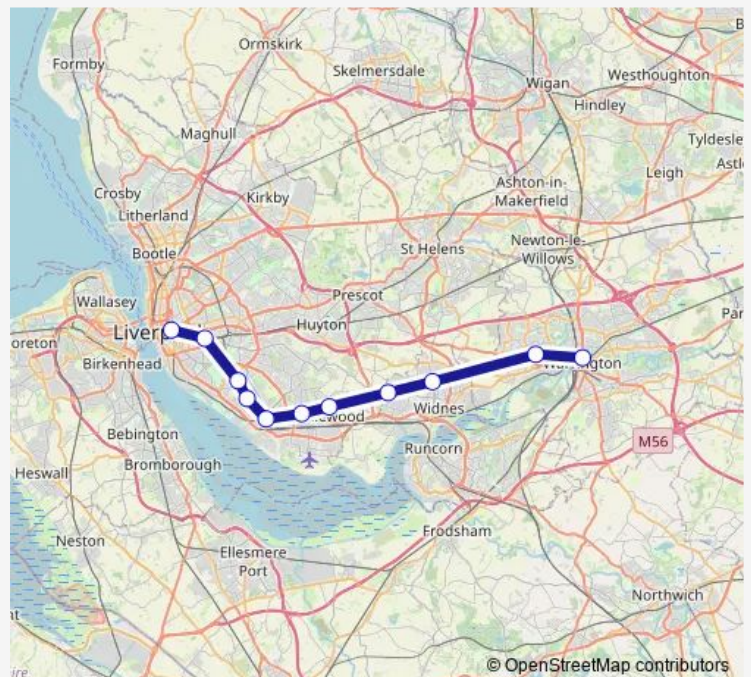

Friday 07:42

Saturday 07:42

Sunday —

Route info

Direction: Warrington Central

Stops: 12

Trip Duration: 0 hour 44 min

Northern — Liverpool Lime Street - Warrington Central

Direction

Warrington Central — Liverpool Lime Street

11 stops

[Open route schedule](#)

Warrington Central

Warrington West Railway Station

Widnes

Hough Green

Route info

Direction: Warrington Central

Stops: 11

Trip Duration: 0 hour 39 min

Direction

Liverpool Lime Street — Warrington Central

12 stops

[Open route schedule](#)

Route schedule

Warrington Central — Liverpool Lime Street

Monday	17:44
Tuesday	17:44
Wednesday	17:44
Thursday	17:44
Friday	17:44
Saturday	17:44
Sunday	—

Route info

Direction: Warrington Central

Stops: 11

Trip Duration: 0 hour 42 min