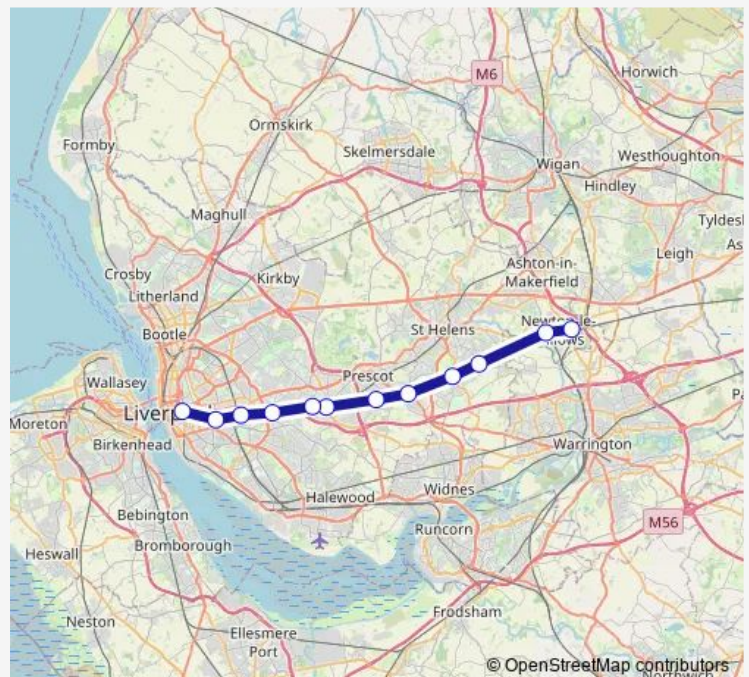

Rail Northern Liverpool Lime Street - Newton-le-Willows

[Go to website](#)

Direction

Liverpool Lime Street — Newton-le-Willows

12 stops

[Open route schedule](#)

Liverpool Lime Street

Edge Hill

Friday —

Saturday 06:00-23:00

Sunday 08:15-22:29

Route info

Direction: Liverpool Lime Street

Stops: 12

Trip Duration: 0 hour 33 min

Northern — Liverpool Lime Street - Newton-le-Willows

Direction

Newton-le-Willows — Liverpool Lime Street

12 stops

[Open route schedule](#)

Newton-le-Willows

Earlestown

St Helens Junction

Lea Green

Route schedule

Newton-le-Willows — Liverpool Lime Street

Monday	00:02
Tuesday	—
Wednesday	—
Thursday	—
Friday	—
Saturday	07:18-23:52
Sunday	09:47-00:02 ⁺¹

Route info

Direction: Newton-le-Willows

Stops: 12

Trip Duration: 0 hour 34 min