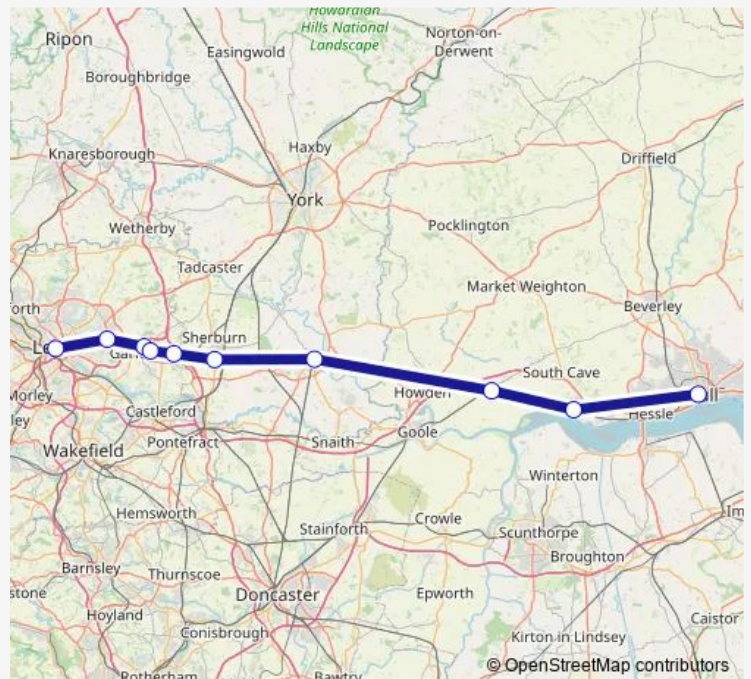

**Rail Northern Leeds - Hull**

[Go to website](#)

**Direction**

Leeds — Hull

10 stops

[Open route schedule](#)

- Leeds
- Cross Gates
- Garforth
- East Garforth
- Micklefield
- South Milford
- Selby
- Gilberdyke
- Brough
- Hull

**Route schedule**

Leeds — Hull

Monday	05:55
Tuesday	05:55
Wednesday	05:55
Thursday	05:55
Friday	05:55
Saturday	05:58
Sunday	—

**Route info**

Direction: Leeds

Stops: 10

Trip Duration: 1 hour 6 min

**Northern — Leeds - Hull**

**Direction**

Leeds — Hull

11 stops

[Open route schedule](#)

Leeds

Cross Gates

Micklefield

Selby

Howden

Gilberdyke

Broomfleet

Brough

Ferriby

Hessle

Hull

**Route schedule**