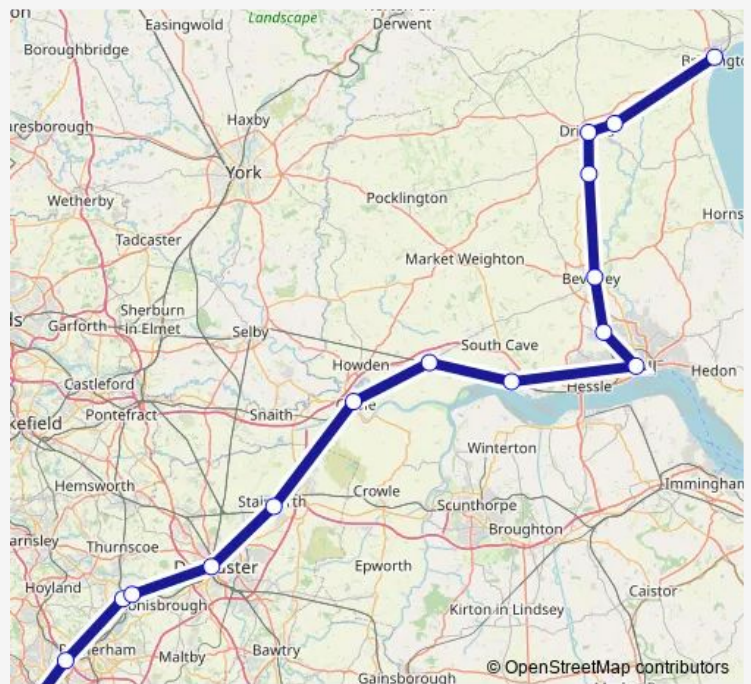

**Rail Northern Bridlington - Sheffield**

[Go to website](#)

**Direction**  
 Sheffield — Bridlington  
 14 stops  
[Open route schedule](#)

- Sheffield
- Meadowhall
- Swinton (South Yorkshire)
- Mexborough
- Doncaster
- Hatfield & Stainforth
- Goole
- Gilberdyke
- Brough
- Hull
- Cottingham
- Beverley
- Driffield
- Bridlington

Route schedule  
 Sheffield — Bridlington

Monday	—
Tuesday	—
Wednesday	—
Thursday	—
Friday	18:57
Saturday	18:57
Sunday	—

Route info  
 Direction: Sheffield  
 Stops: 14  
 Trip Duration: 2 hour 5 min

**Northern — Sheffield - Bridlington** **BusMaps**

**Direction**

Sheffield — Bridlington

16 stops

[Open route schedule](#)

Sheffield

Meadowhall

Swinton (South Yorkshire)

Mexborough