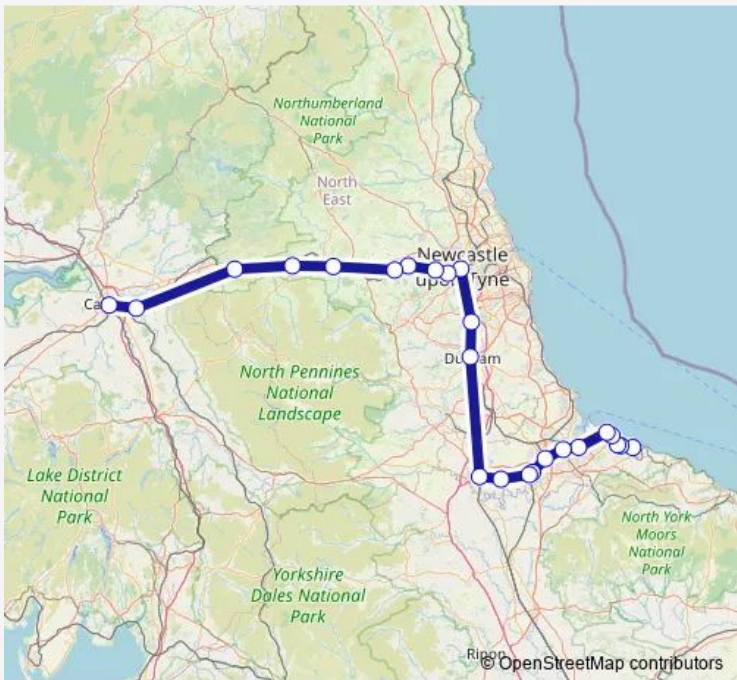

Rail Northern Saltburn - Carlisle

[Go to website](#)

Direction
Saltburn — Carlisle

24 stops

[Open route schedule](#)

- Saltburn
- Marske
- Longbeck
- Redcar East
- Redcar Central
- South Bank
- Middlesbrough
- Thornaby
- Eaglescliffe
- Allens West
- Dinsdale
- Darlington
- Durham
- Chester-le-Street
- Newcastle
- Metrocentre
- Blaydon
- Wylam
- Prudhoe
- Hexham
- Haydon Bridge

Route schedule
Saltburn — Carlisle

Monday	06:22
Tuesday	06:22
Wednesday	06:22
Thursday	06:22
Friday	06:22
Saturday	06:22
Sunday	—

Route info

Direction: Saltburn

Stops: 24

Trip Duration: 3 hour 6 min

Haltwhistle

Wetheral

Carlisle

Northern Rail time schedules and route maps are available in an offline PDF at busmaps.com. Use the busmaps.com website to see live bus times, train schedule or subway schedule, and step-by-step directions for all public transit in Newcastle upon Tyne