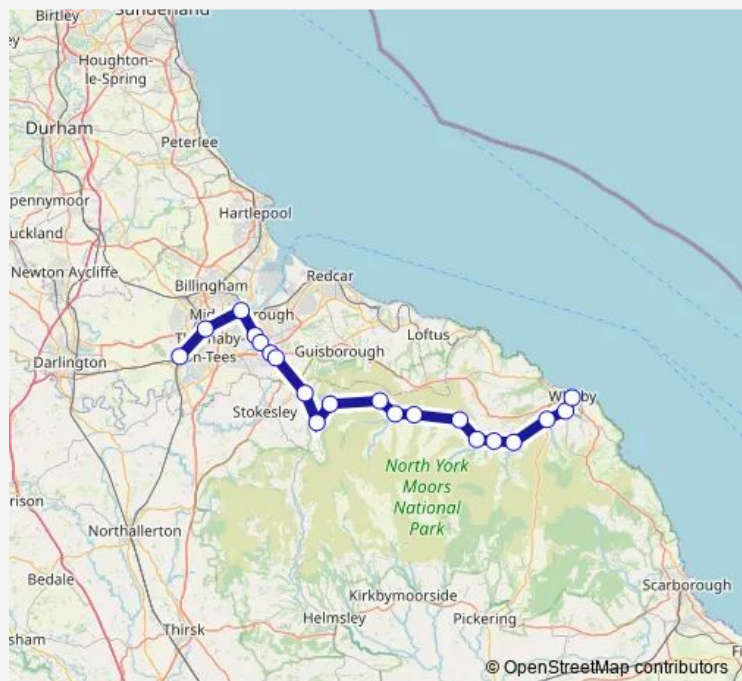

Rail Northern Eaglescliffe - Whitby

[Go to website](#)

Direction
Eaglescliffe — Whitby

20 stops

[Open route schedule](#)

- Eaglescliffe
- Thornaby
- Middlesbrough
- James Cook University Hosp
- Marton
- Gypsy Lane
- Nunthorpe
- Great Ayton
- Battersby
- Kildale
- Commondale
- Castleton Moor
- Danby
- Lealholm
- Glaisdale
- Egton
- Grosmont
- Sleights
- Ruswarp
- Whitby

Route schedule
Eaglescliffe — Whitby

Monday	—
Tuesday	—
Wednesday	—
Thursday	—
Friday	—
Saturday	—
Sunday	08:24

Route info

Direction: Eaglescliffe

Stops: 20

Trip Duration: 1 hour 48 min

■ Northern — Eaglescliffe - Whitby **BusMaps**

Direction

Whitby — Eaglescliffe

20 stops

[Open route schedule](#)

Whitby

Ruswarp

Sleights

Grosmont

Great Ayton

Nunthorpe

Gypsy Lane

Marton

James Cook University Hosp

Middlesbrough

Thornaby

Eaglescliffe