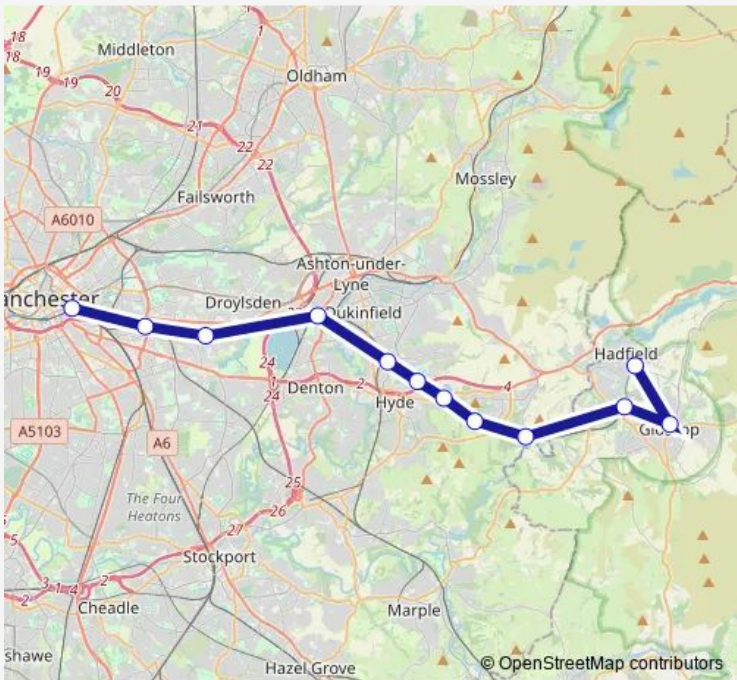

## Rail Northern Manchester Piccadilly - Hadfield

[Go to website](#)

**Direction**  
 Manchester Piccadilly — Manchester Piccadilly  
 22 stops  
[Open route schedule](#)

- Manchester Piccadilly
- Ashburys
- Gorton
- Guide Bridge
- Flowery Field
- Newton for Hyde
- Godley
- Hattersley
- Broadbottom
- Dinting
- Hadfield
- Glossop
- Dinting
- Broadbottom
- Hattersley
- Godley
- Newton for Hyde
- Flowery Field
- Guide Bridge
- Gorton
- Ashburys

Route schedule  
 Manchester Piccadilly — Manchester Piccadilly

Monday	—
Tuesday	—
Wednesday	—
Thursday	—
Friday	—
Saturday	—
Sunday	09:29

Route info  
 Direction: Manchester Piccadilly  
 Stops: 22  
 Trip Duration: 1 hour 21 min