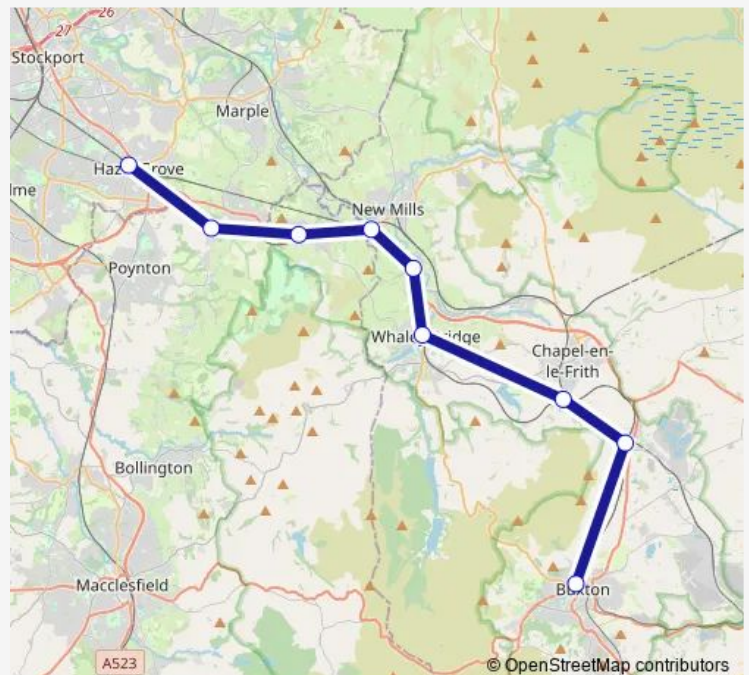

### Route schedule

Buxton — Hazel Grove

Monday 05:45-22:45

Tuesday —

Wednesday —

Thursday —

Friday —

Saturday 05:45-22:45

### Route info

Direction: Buxton

Stops: 9

Trip Duration: 0 hour 37 min

Northern — Hazel Grove - Buxton

**Direction**

Hazel Grove — Buxton

9 stops

[Open route schedule](#)

Hazel Grove

Middlewood

Disley

New Mills Newtown

Furness Vale

Whaley Bridge

Chapel-en-le-Frith

## Route info

Direction: Hazel Grove

Stops: 9

Trip Duration: 0 hour 41 min

Northern Rail time schedules and route maps are available in an offline PDF at [busmaps.com](https://busmaps.com). Use the [busmaps.com](https://busmaps.com) website to see live bus times, train schedule or subway schedule, and step-by-step directions for all public transit in Disley