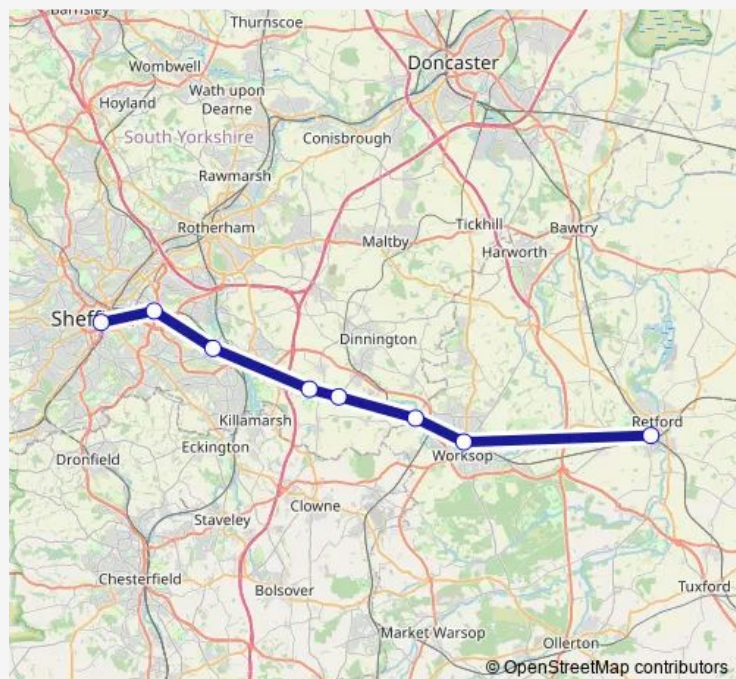

Shireoaks

Kiveton Park

Kiveton Bridge

Woodhouse

Darnall

Sheffield

Route schedule

Retford — Sheffield

Monday 06:56-22:51

Tuesday 06:56-22:51

Wednesday 06:56-22:51

Thursday 06:56-22:51

Friday 06:56-22:51

Saturday 06:56-22:51

Sunday 09:12-14:16

Route info

Direction: Retford

Stops: 8

Trip Duration: 0 hour 45 min

Northern — Retford - Sheffield

Direction

Sheffield — Retford

8 stops

[Open route schedule](#)

Sunday 13:14-13:15

Route info

Direction: Sheffield

Stops: 8

Trip Duration: 0 hour 45 min

Direction

Sheffield — Retford

5 stops