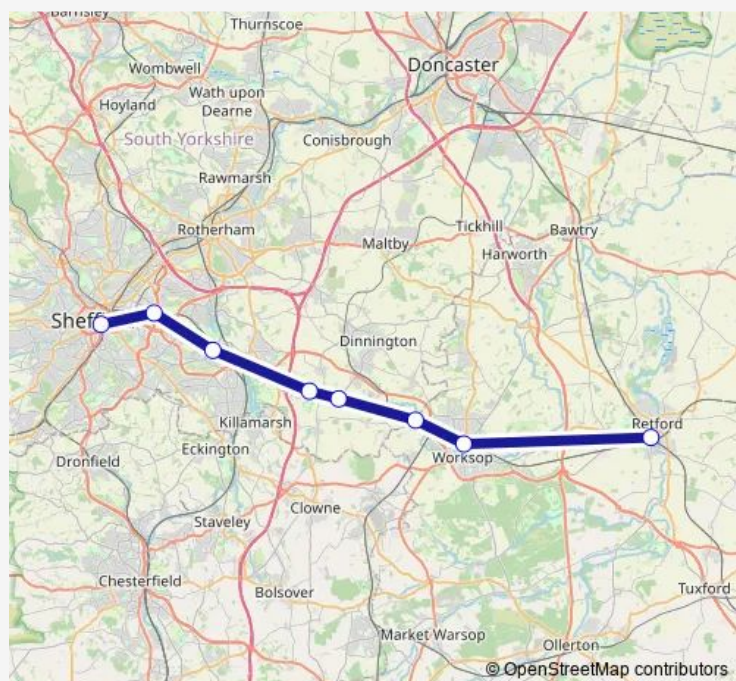

Rail Northern Retford - Sheffield

[Go to website](#)

Direction

Retford — Sheffield

8 stops

[Open route schedule](#)

Retford

Worksop

Shireoaks

Kiveton Park

Kiveton Bridge

Woodhouse

Darnall

Sheffield

Route schedule

Retford — Sheffield

Monday	06:13-22:51
Tuesday	06:13-22:51
Wednesday	06:13-22:51
Thursday	06:13-22:51
Friday	06:13-22:51
Saturday	22:51
Sunday	09:12-14:16

Route info

Direction: Retford

Stops: 8

Trip Duration: 0 hour 47 min

■ Northern — Retford - Sheffield

Wednesday 21:43

Thursday 21:43

Friday 21:43

Saturday 21:43

Sunday 13:14

Route info

Direction: Sheffield

Stops: 8