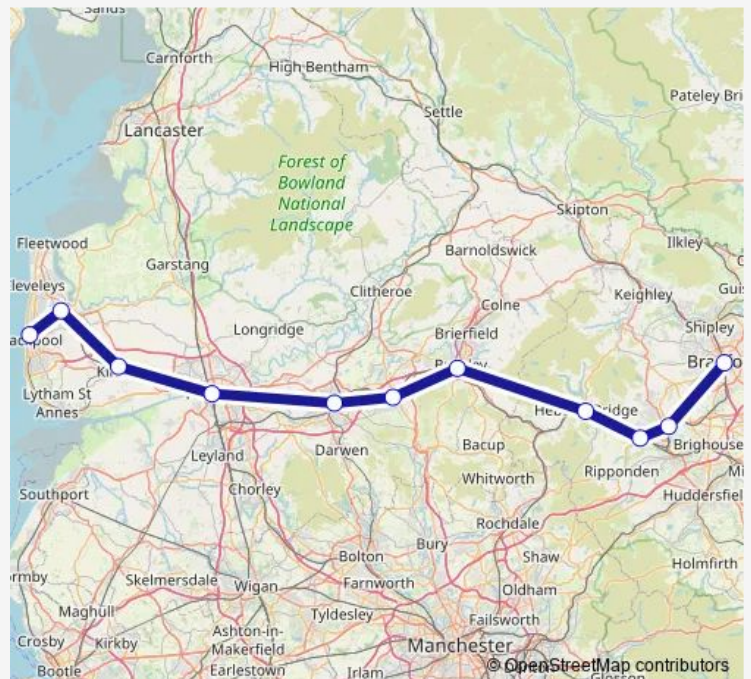

Rail Northern Blackpool North - Bradford Interchange

[Go to website](#)

Direction

Blackpool North — Bradford Interchange

11 stops

[Open route schedule](#)

- Blackpool North
- Poulton-le-Fylde
- Kirkham & Wesham
- Preston
- Blackburn
- Accrington
- Burnley Manchester Road
- Hebden Bridge
- Sowerby Bridge
- Halifax
- Bradford Interchange

Route schedule

Blackpool North — Bradford Interchange

Monday	20:19
Tuesday	20:19
Wednesday	20:19
Thursday	20:19
Friday	—
Saturday	—
Sunday	—

Route info

Direction: Blackpool North

Stops: 11

Trip Duration: 1 hour 45 min

Northern — Blackpool North - Bradford Interchange

Northern Rail time schedules and route maps are available in an offline PDF at busmaps.com. Use the busmaps.com website to see live bus times, train schedule or subway schedule, and step-by-step directions for all public transit in Blackpool