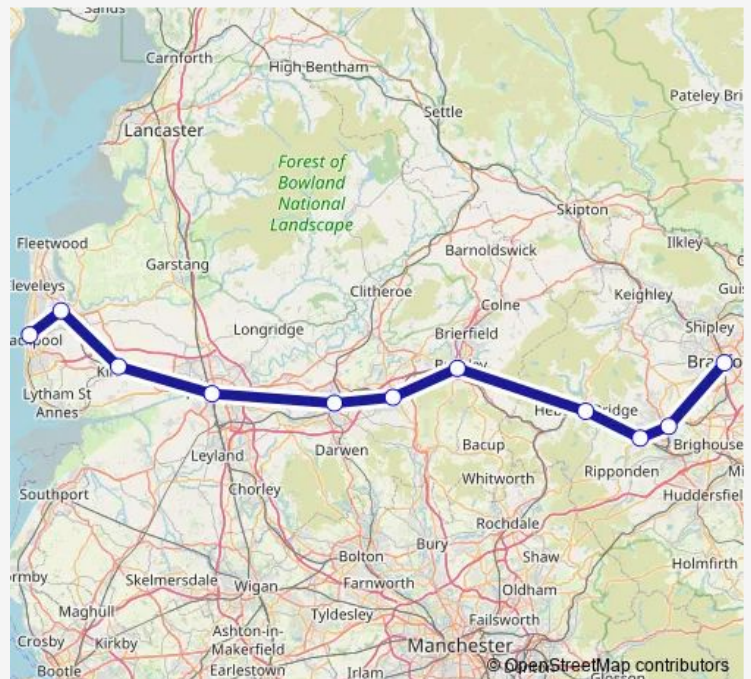

Rail Northern Blackpool North - Bradford Interchange

[Go to website](#)

**Direction**

Blackpool North — Bradford Interchange

11 stops

[Open route schedule](#)

- Blackpool North
- Poulton-le-Fylde
- Kirkham & Wesham
- Preston
- Blackburn
- Accrington
- Burnley Manchester Road
- Hebden Bridge
- Sowerby Bridge
- Halifax
- Bradford Interchange

Route schedule

Blackpool North — Bradford Interchange

Monday	20:19
Tuesday	20:19
Wednesday	20:19
Thursday	20:19
Friday	—
Saturday	—
Sunday	—

Route info

Direction: Blackpool North

Stops: 11

Trip Duration: 1 hour 45 min

Northern — Blackpool North - Bradford Interchange

Northern Rail time schedules and route maps are available in an offline PDF at [busmaps.com](https://busmaps.com). Use the [busmaps.com](https://busmaps.com) website to see live bus times, train schedule or subway schedule, and step-by-step directions for all public transit in Blackpool