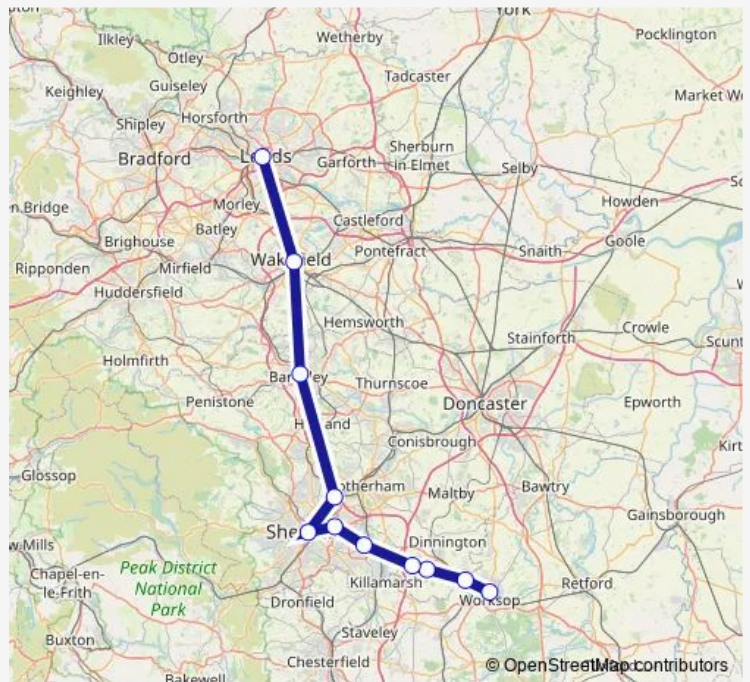

Rail Northern Worksop - Leeds

[Go to website](#)

Direction
 Worksop — Leeds
 11 stops
[Open route schedule](#)

- Worksop
- Shireoaks
- Kiveton Park
- Kiveton Bridge
- Woodhouse
- Darnall
- Sheffield
- Meadowhall
- Barnsley
- Wakefield Kirkgate
- Leeds

Route schedule
 Worksop — Leeds

Monday	—
Tuesday	—
Wednesday	08:07
Thursday	—
Friday	—
Saturday	—
Sunday	—

Route info
 Direction: Worksop
 Stops: 11
 Trip Duration: 1 hour 36 min

■ Northern — Worksop - Leeds BusMaps

Northern Rail time schedules and route maps are available in an offline PDF at busmaps.com. Use the busmaps.com website to see live bus times, train schedule or subway schedule, and step-by-step directions for all public transit in Sheffield

The schedule is provided in the local timezone. Times with "(+1)" indicate departures on the next day.

PDF file created on 2024-12-20

2024 BusMaps.com - All Rights Reserved