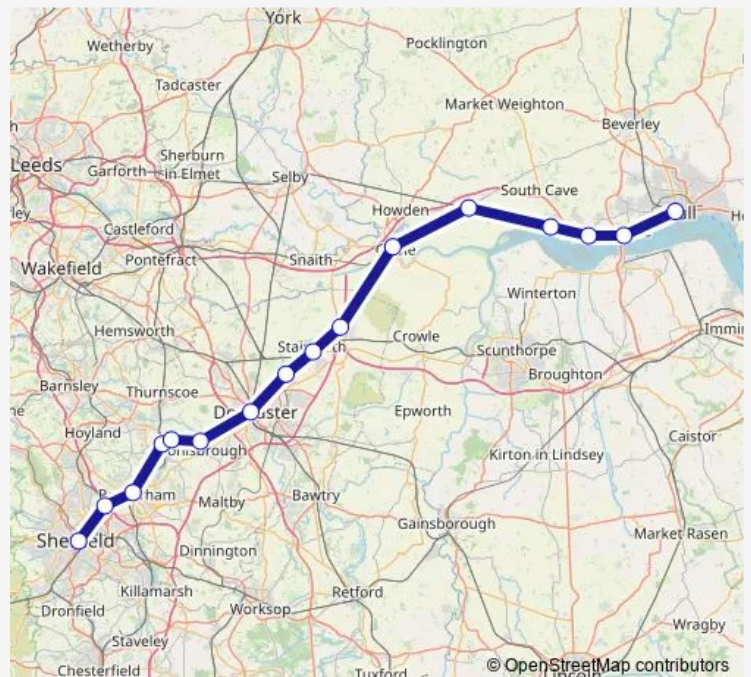

Hessle

Hull

Route schedule

Sheffield — Hull

Monday —

Tuesday —

Wednesday —

Thursday —

Friday —

Saturday —

Sunday

22:25-22:27

Route info

Direction: Sheffield

Stops: 12

Trip Duration: 1 hour 27 min

Northern — Sheffield - Hull

Direction

Hull — Sheffield

12 stops

[Open route schedule](#)

Hull

Brough

Gilberdyke