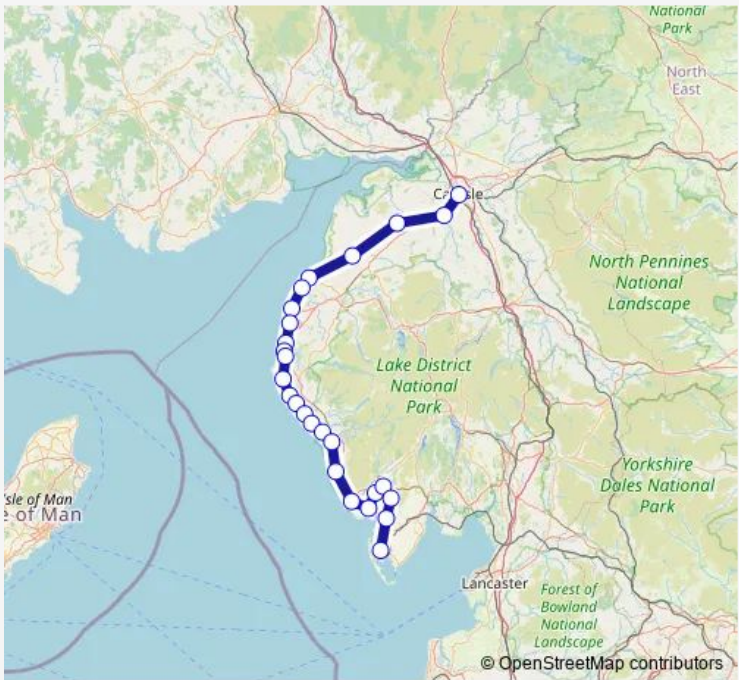

Rail Northern Barrow-in-Furness - Carlisle

[Go to website](#)

Direction
 Carlisle — Barrow-in-Furness
 25 stops
[Open route schedule](#)

- Carlisle
- Dalston (Cumbria)
- Wigton
- Aspatria
- Maryport
- Flimby
- Workington
- Harrington
- Parton
- Whitehaven
- Corkickle
- St Bees
- Nethertown
- Braystones
- Sellafield
- Seascale
- Ravenglass
- Bootle (Cumbria)
- Silecroft
- Millom
- Green Road

Route schedule
 Carlisle — Barrow-in-Furness

Monday	17:07
Tuesday	17:07
Wednesday	17:07
Thursday	17:07
Friday	17:07
Saturday	17:07
Sunday	—

Route info
 Direction: Carlisle
 Stops: 25
 Trip Duration: 2 hour 33 min

Foxfield

Kirkby-in-Furness

Askam

Barrow-in-Furness

Direction

Carlisle — Barrow-in-Furness

24 stops

[Open route schedule](#)