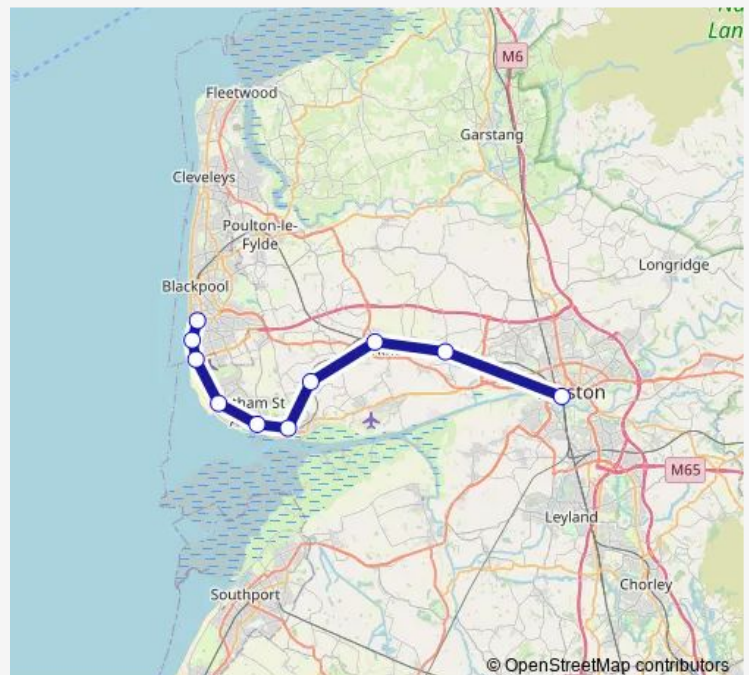

Kirkham & Wesham

Moss Side

Lytham

Ansdell & Fairhaven

St Annes-on-the-Sea

Squires Gate

Blackpool Pleasure Beach

Blackpool South

Route schedule

Preston — Blackpool South

Monday 07:41-17:48

Tuesday 07:41-17:48

Wednesday 07:41-17:48

Thursday 07:41-17:48

Friday 07:41-17:48

Saturday 07:41-17:48

Sunday —

Route info

Direction: Preston

Stops: 10

Trip Duration: 0 hour 38 min

■ Northern — Blackpool South - Preston

Direction

Blackpool South — Preston

10 stops

[Open route schedule](#)

Blackpool South

Blackpool Pleasure Beach

Squires Gate

St Annes-on-the-Sea

Ansdell & Fairhaven

Lytham