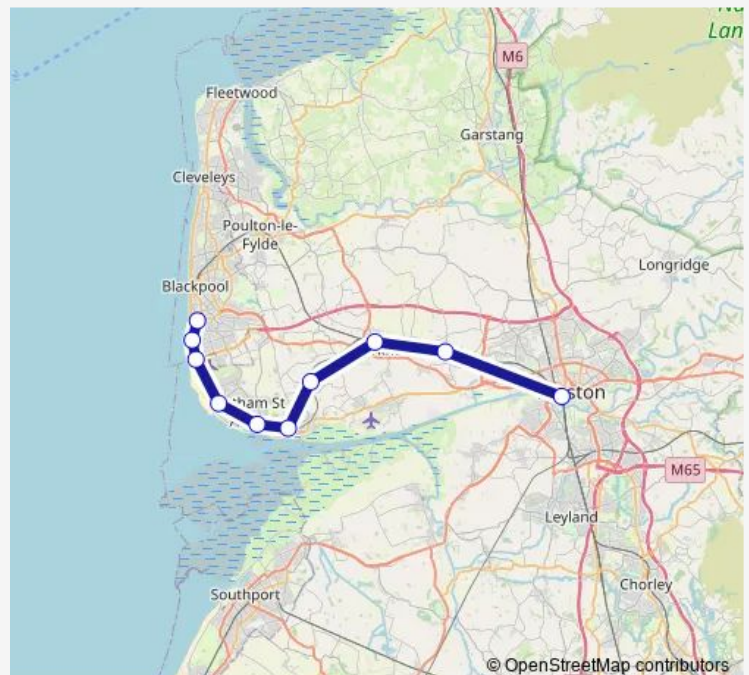

Kirkham & Wesham

Moss Side

Lytham

Ansdell & Fairhaven

St Annes-on-the-Sea

Squires Gate

Blackpool Pleasure Beach

Blackpool South

Route schedule

Preston — Blackpool South

Monday 07:41-17:48

Tuesday 07:41-17:48

Wednesday 07:41-17:48

Thursday 07:41-17:48

Friday 07:41-17:48

Saturday 07:41-17:48

Sunday —

Route info

Direction: Preston

Stops: 10

Trip Duration: 0 hour 38 min

■ Northern — Blackpool South - Preston

Direction

Blackpool South — Preston

10 stops

[Open route schedule](#)

Blackpool South

Blackpool Pleasure Beach

Squires Gate

St Annes-on-the-Sea

Ansdell & Fairhaven

Lytham