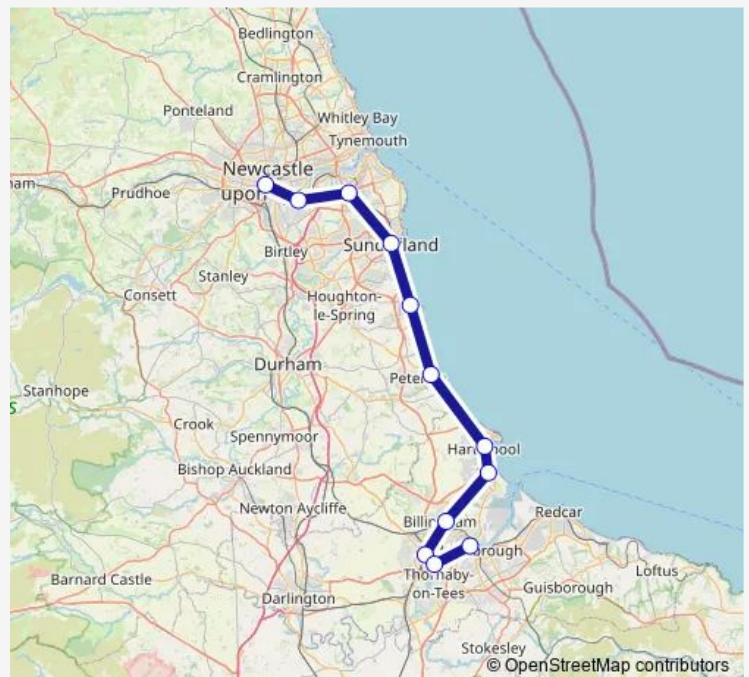

Brockley Whins

Sunderland

Seaham

Horden Railway Station

Hartlepool

Seaton Carew

Billingham

Stockton

Friday 08:40

Saturday 08:33-18:45

Sunday 18:31-21:31

Route info

Direction: Newcastle

Stops: 12

Trip Duration: 1 hour 18 min

■ Northern — Newcastle - Middlesbrough

Direction

Newcastle — Middlesbrough

8 stops

[Open route schedule](#)

Newcastle

Brockley Whins

Sunderland

Seaham

Hartlepool

Stockton

Thornaby

Middlesbrough

Route schedule

Newcastle — Middlesbrough

Monday 08:17-18:21

Tuesday 08:17-18:21