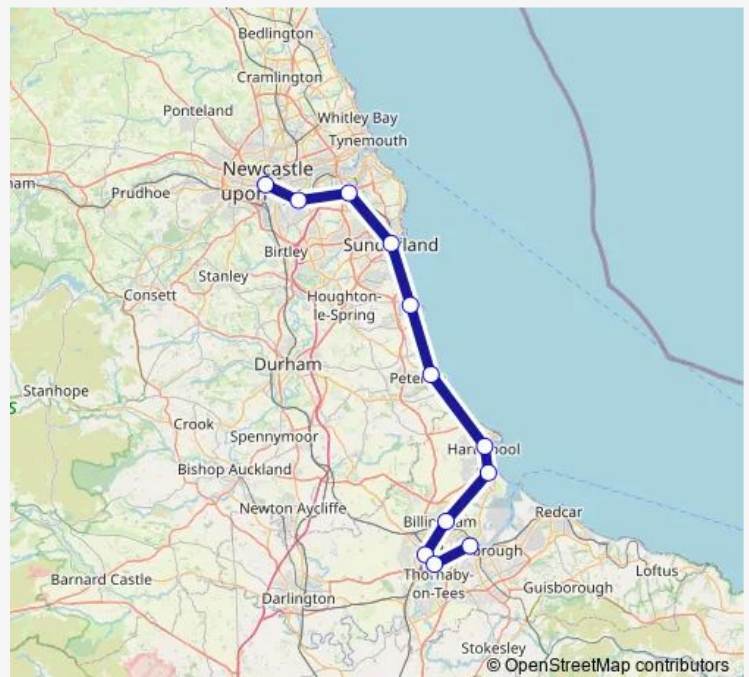

Rail Northern Newcastle - Middlesbrough

[Go to website](#)

**Direction**

Newcastle — Middlesbrough

12 stops

[Open route schedule](#)

Newcastle

Heworth

Brockley Whins

Sunderland

Seaham

Horden Railway Station

Hartlepool

Seaton Carew

Billingham

Stockton

Thornaby

Middlesbrough

Route schedule

Newcastle — Middlesbrough

Monday 08:17-18:21

Tuesday 08:17-18:21

Wednesday 08:17-18:21

Thursday 08:17-18:21

Friday 08:17-18:21

Saturday 06:00-18:21

Sunday —

Route info

Direction: Newcastle

Stops: 12

Trip Duration: 1 hour 29 min

■ Northern — Newcastle - Middlesbrough