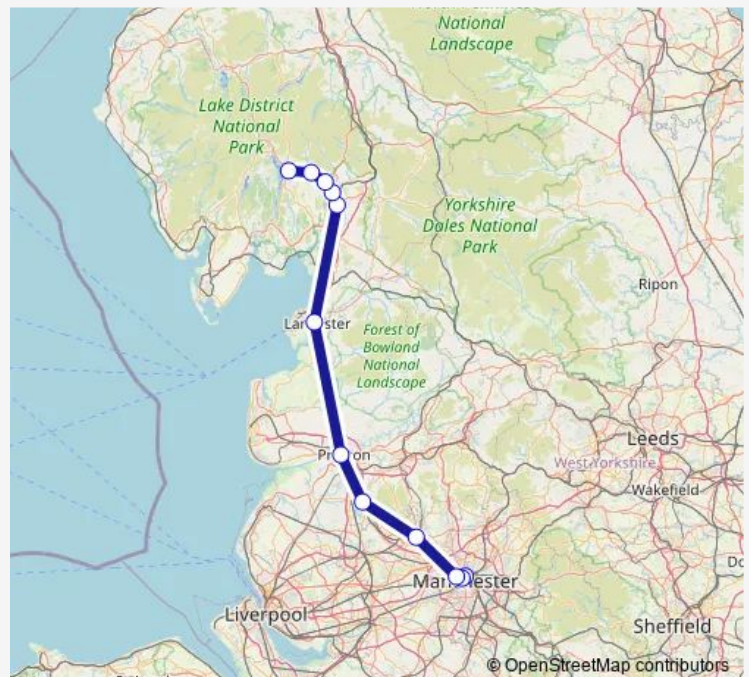

Saturday —

Sunday 08:51

Route info

Direction: Manchester Victoria

Stops: 11

Trip Duration: 1 hour 58 min

■ Northern — Manchester Victoria - Windermere

Direction

Manchester Victoria — Windermere

12 stops

[Open route schedule](#)

Manchester Victoria

Salford Central

Salford Crescent

Bolton

Chorley

Preston

Lancaster

Oxenholme Lake District

Kendal

Burneside (Cumbria)

Staveley

Windermere

Route schedule

Manchester Victoria — Windermere

Monday	—
Tuesday	—
Wednesday	—
Thursday	—
Friday	—
Saturday	—
Sunday	08:56

Route info

Direction: Manchester Victoria

Stops: 12

Trip Duration: 1 hour 53 min

Northern Rail time schedules and route maps are available in an offline PDF at busmaps.com. Use the busmaps.com website to see live bus times, train schedule or subway schedule, and step-by-step directions for all public transit in Manchester